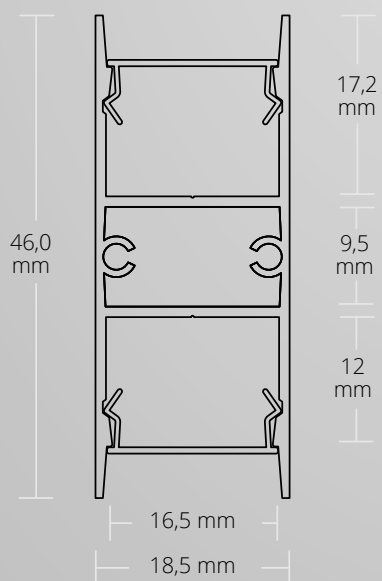

max.
16 mm

OEM

GALAXY profiles
Perfect Light Lines

COVERS | ABDECKUNGEN

C50 65 % 200cm
8600104

C51 85 % 200cm
8600105

END CAPS | ENDKAPPEN

E90 E90 8123183 E90W 8123185 E90B 8123184

PROFILE

VA2 VA2 8123154 VA2W 8123156 VA2B 8123155

Z36
8123201