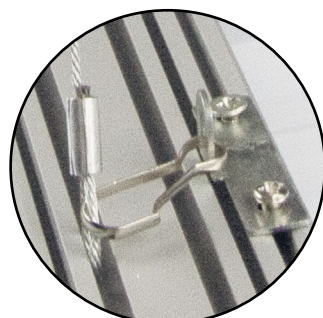

Z28
Fall protection
Absturzsicherung
□ 8301516