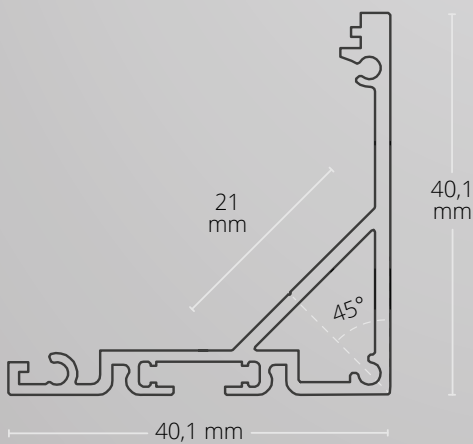

**LINEAR LED PENDANT LAMP |  
LINEARE LED HÄNGELEUCHE**

Z03  
8301502

Z05  
8301501