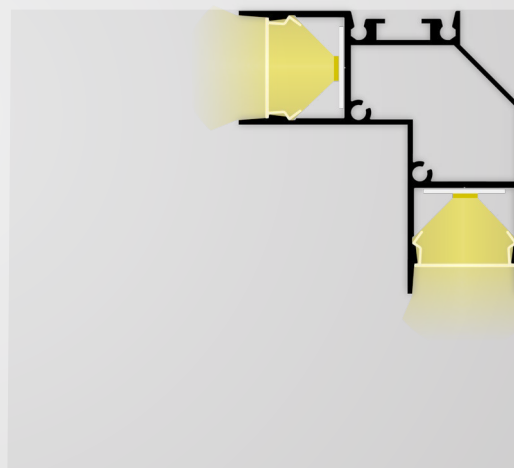

VA5 + C50

VA5 + C50