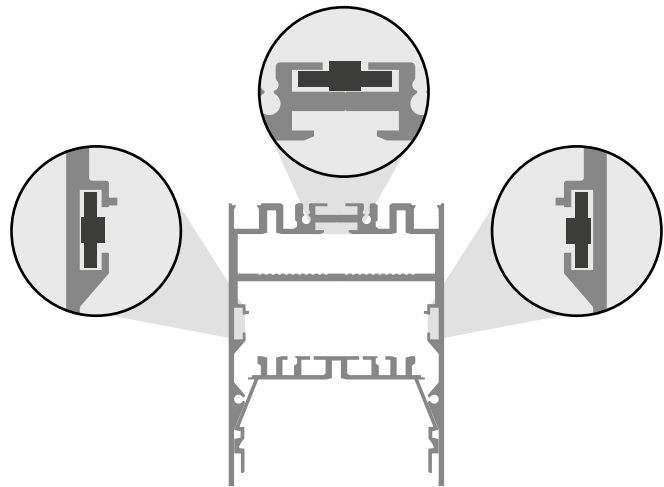

max.
40 mm

OEM

CONNECTOR | VERBINDER

Z25 Connector | Verbinder
Steel | Stahl | 4 PCS/STK
Z25 | 180°
8301513

Z26 Spring-Gripper | Montagefeder
Stainless steel | Edelstahl
Z26 | 90°
8301514

Z27 Connector | Verbinder
Steel | Stahl | 4 PCS/STK
Z27 | Side/Seite 90°
8301515

180° CONNECTION | VERBINDUNG

To create a 180° connection, 3x 180° connectors (item no 8301513) are required.
Um eine 180° Verbindung zu erreichen, werden 3 Stück Verbinder 180° (Art. Nr. 8301513) benötigt.

Z25 Connector | Verbinder
Steel | Stahl | 4 PCS/STK
Z25 | 180°
8301513