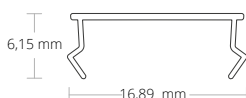

C51 transparent | klar | 85 %
PC | 16,89 mm x 6,15 mm
200cm
8600105