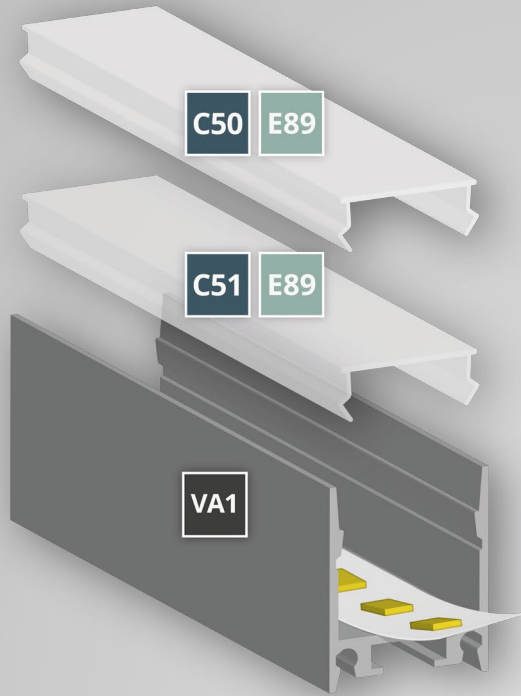

- max. 16 mm
- OEM
- Water drop icon

GALAXY profiles
Perfect Light Lines