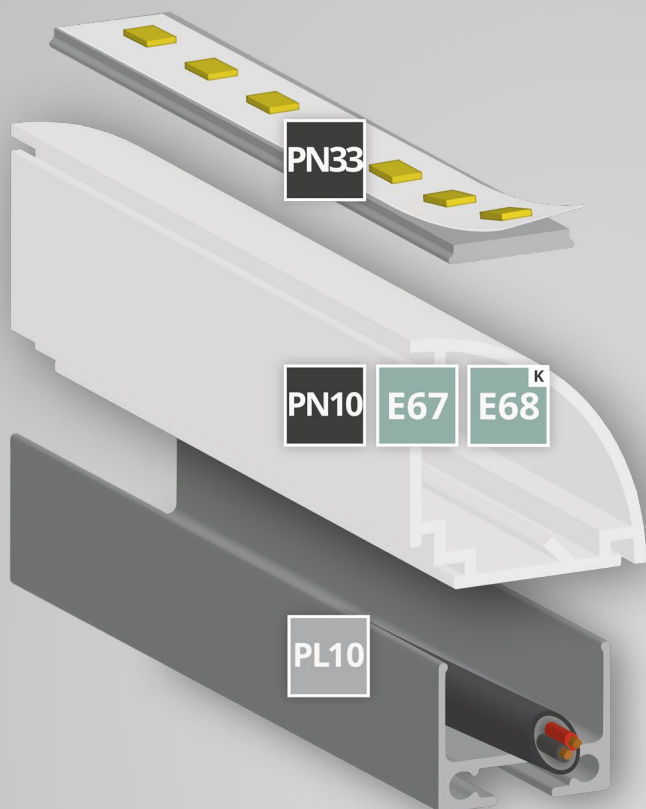

**GALAXY** profiles  
Perfect Light Lines

PN10 + PN33

PN10 + PN33 + PL10.1

PN10 + PN33 + PL10

max.  
13 mm

OEM

**GALAXY** profiles  
Perfect Light Lines

**COVERS | ABDECKUNGEN**