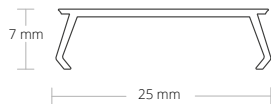

C47 weiß/matt | white/matt | 75 %
PC | 25mm x 7 mm
200cm **8600099**