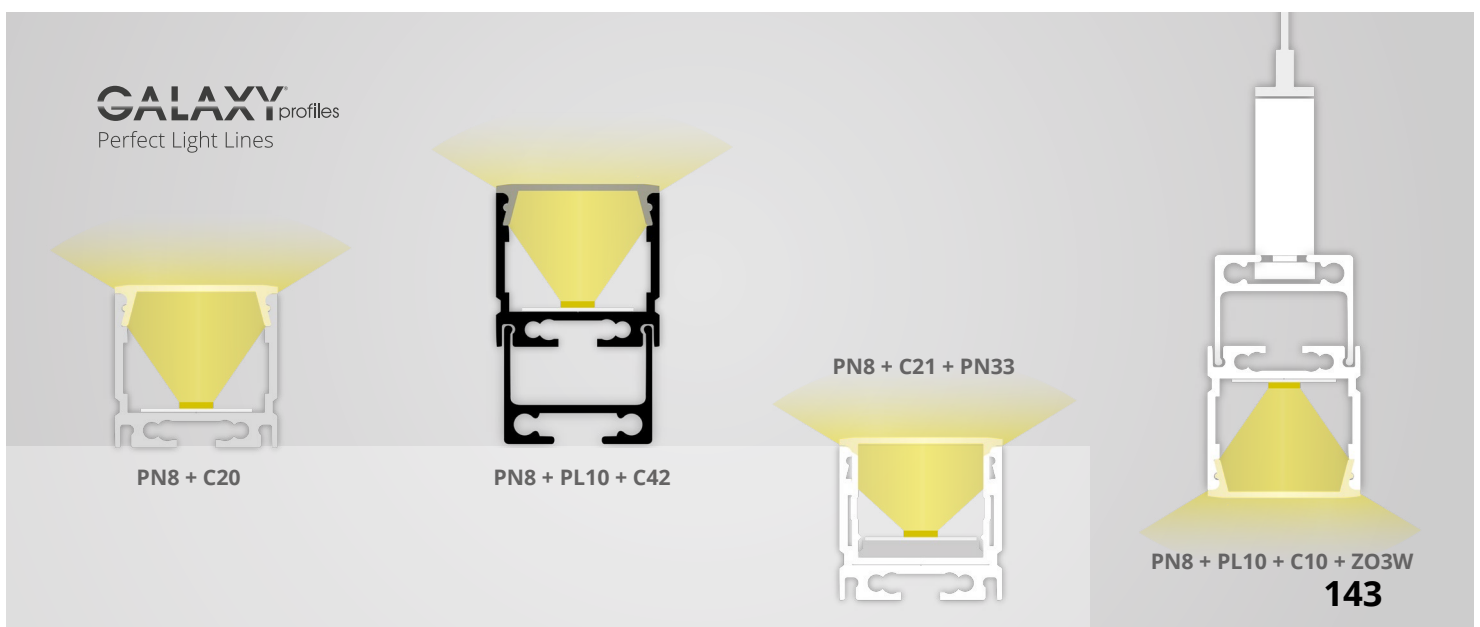

Abdeckungen auch in 6 m verfügbar!

Beim Einsatz der innovativen H2O-Abdeckung (ebenfalls aus Polycarbonat und opal/satiniert), in die der ALU-KühlStrips PN33 als Trägerobjekt für das LED Strip eingesetzt wird, beträgt die max. Breite für LED Strips 13 mm. Die H2O-Endkappen bestehen aus Silikon und werden seitlich wie ein Pfropf in das Profil gesteckt. Dies verhindert das Eindringen von Feuchtigkeit und Wasser. Die H2O-Endkappen mit Kabeldurchführung müssen mit Silikon abgedichtet werden!