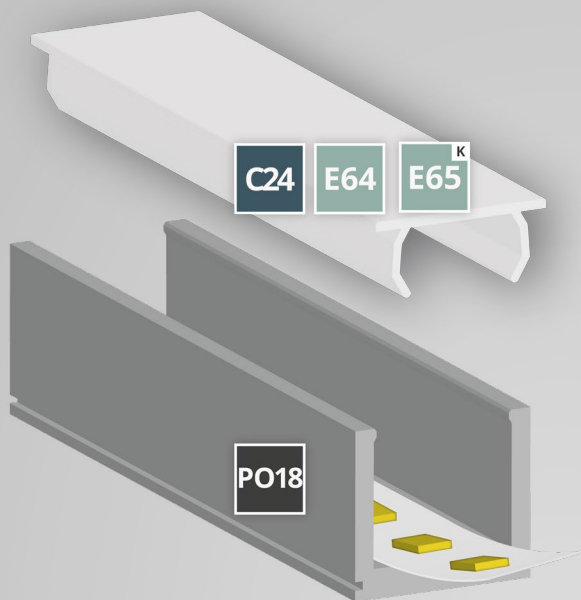

- max. 6 mm
- OEM
- Water drop icon

GALAXY profiles
Perfect Light Lines

COVERS | ABDECKUNGEN

C24 65 % 200cm 600 cm
8600106 8600107

END CAPS | ENDKAPPEN

E64 E64
8101065

C24
E65 E65
8101066

PROFILE

PO18 200 cm 200 cm
8101060 8101062