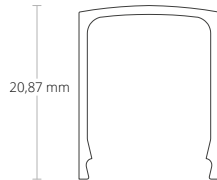

C4 opal/satinised | opal/satiniert | 65 %
PC | 16,80 mm x 20,87 mm
200cm
8600006