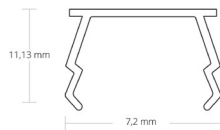

COVERS | ABDECKUNGEN

C27 opal/satinised | opal/satiniert | 65 %

PC | 7,2 mm x 11,13 mm

200cm 300cm

8600084 8600113