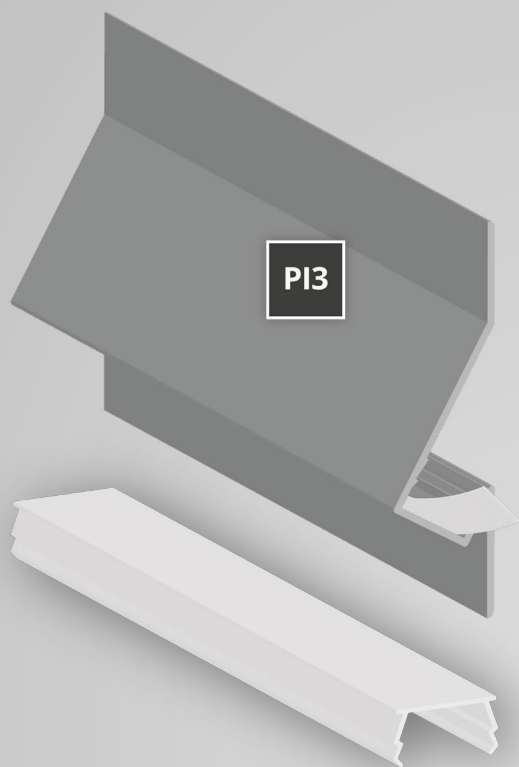

- max. 13 mm
- OEM
- Water drop icon

GALAXY profiles
Perfect Light Lines

COVERS | ABDECKUNGEN

C56 65 % 200cm
8600133

PROFILE

P13 200 cm
8108001