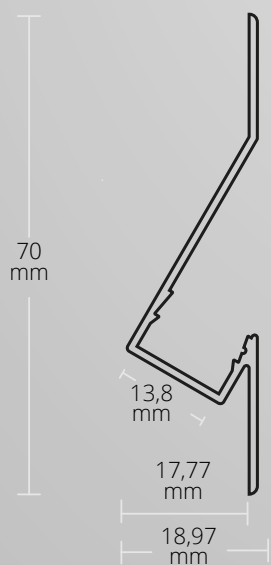

- max. 13 mm
- OEM
- Water drop icon

GALAXY profiles
Perfect Light Lines

COVERS | ABDECKUNGEN

C56 65 % 200cm
8600133

PROFILE

P13 200 cm
8108001