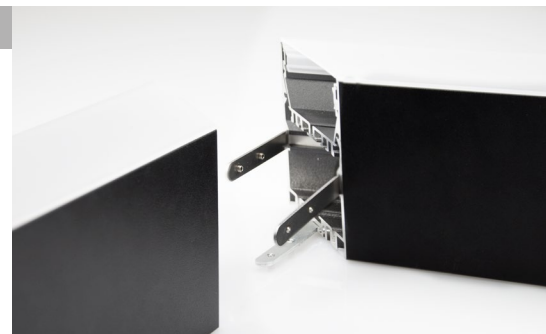

90° CONNECTION | VERBINDUNG

For a horizontal 90° connection, 1 connector 90° horizontal (item no 8301514) and 2 connectors 90° vertical (item no 8301515) are required.
Für eine horizontale 90° Verbindung werden 1 Stück Verbinder 90° Horizontal (Art. Nr. 8301514) und 2 Stück Verbinder 90° Vertikal (Art. Nr. 8301515) benötigt.

Z27
Steel | Stahl | 4 PCS/STK
Z27 | Side/Seite 90°
8301515

Z26
Stainless steel | Edelstahl
Z26 | 90°
8301514