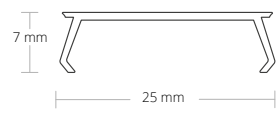

max.
24 mm

OEM

PN5 RECESSED | EINBAU

flat/wings | flach/Flügel | LED Strips max. 24 mm
33,67 mm x 11,69 mm | 236 g/m

- 200 cm **8206012**
- 200 cm **8206014**
- 200 cm **8206013**

PL10.1
Mounting Profile
Montageprofil

- 10 cm **8101085**
- 200 cm **8101080**

Z46 | Z45
Connector | Verbinder
Steel | Stahl | 4 PCS/STK

- Z46 | 90° **8301518**
- Z45 | 180° **8301517**

Z24
Mounting Clips
Montageklammer

- **8301510**

COVERS | ABDECKUNGEN

C30 opal/satinised | opal/satiniert | 65 %
PC | 25mm x 7 mm
200cm **8600077**   300cm **8600081**