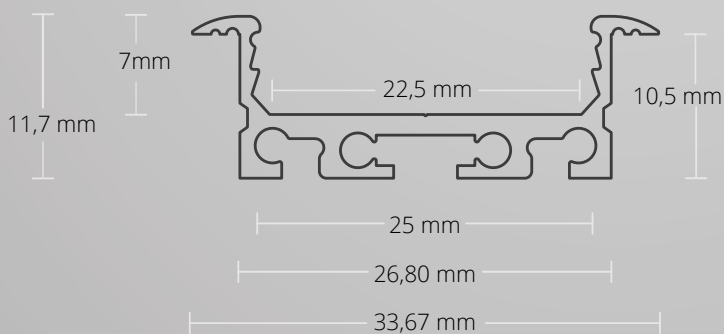

PROFILE

PN5 200 cm 8206012 200 cm 8206014 200 cm 8206013

PL10.1
10 cm 8101085 Z24
200 cm 8101080 8301510

Z45
8301517 Z46
8301518

Z44
8304038

**LINEAR LED PENDANT LAMP |
LINEARE LED HÄNGELEUCHT**

PL10 200cm 8107012 200cm 8107013 200cm 8107014

Z10
8301504 Z11
8301505

Z44
8304038