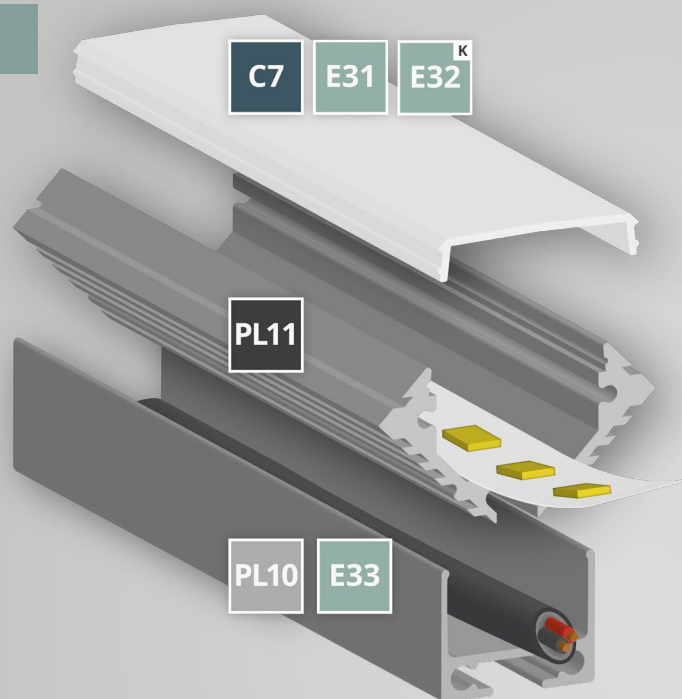

**GALAXY** profiles  
Perfect Light Lines

PL11 + C7

PL11 + PL10 + C7

PL11 + PL10 + C7 + ZO3

max.  
12 mm

OEM

**GALAXY** profiles  
Perfect Light Lines

**COVERS | ABDECKUNGEN**