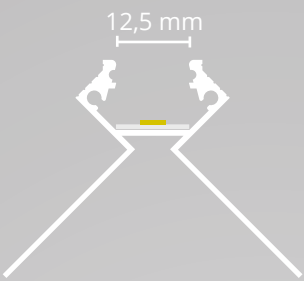

max.
12 mm

OEM

GALAXY profiles
Perfect Light Lines