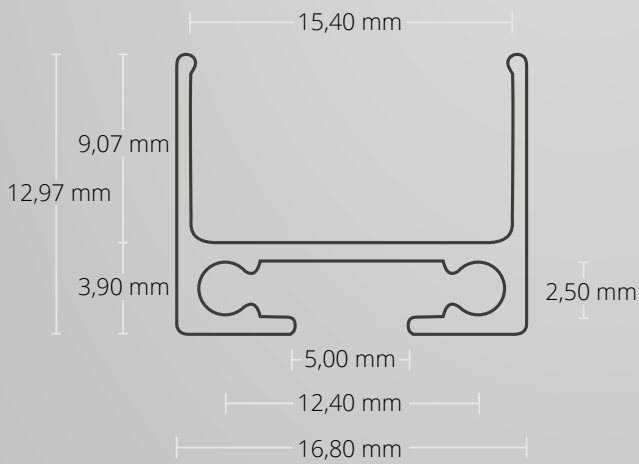

# PL10 MOUNTING | MONTAGE

16,80 mm x 12,97 mm | 131 g/m

- 200 cm **8107012**
- 200 cm **8107013**
- 200 cm **8107014**

For use as a linear LED pendant lamp, the LED aluminium profile is connected to the PL10 LED SETUP profile / cable universal channel using a click system and is affixed to the ceiling with the corresponding cable suspension. You will find the corresponding accessories here.