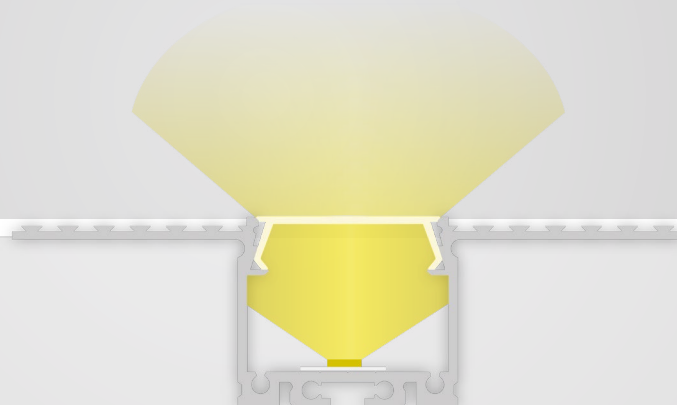

TBP13

DRYWALL | TROCKENBAU

with plastered surfaces | mit Verputzfläche | LED Strips max. 21 mm

Silver/Silber
ANODIZED | ELOXIERT

max. 21 mm

max.
21 mm

OEM

The TBP13 LED Drywall Profile with plastered surfaces is 200cm long as standard and is made from high-quality aluminium (anodised). This profile is designed for especially high-performance LED flex strips predominantly for general room lighting.

One or more flex strips can be fixed to the profile with adhesive - max width 21mm. This allows countless light scenarios to suit your needs. The profile's large surface area means heat dissipates excellently.

This LED profile cover (opal/satinised - 65 % transparency) is made from shatterproof, flame-retardant polycarbonate (classification flammability UL94 V-2), provides a flush finish on the inside and ensures a uniform LED light with high transfer of the light output.

The TBP13 LED RECESSED Profile with plastered surfaces is placed/glued into recesses in the wall. The wings on the front can be plastered over. This means that only the line of light is visible.

Das TBP13 LED Trockenbau-Profil mit Verputzfläche hat eine Standardlänge von 200 cm und wird aus qualitativ hochwertigem Aluminium (eloxiert) gefertigt. Das Profil ist für besonders leistungsstarke LED Flexbänder vorgesehen und somit vor allem für die allgemeine Raumbeleuchtung konzipiert.

Das Profil kann mit einem oder mit mehreren Flexbändern beklebt werden – max. Gesamtbreite 21 mm. Dies ermöglicht unzählige an die Anforderungen angepasste Lichtszenarien. Die große Oberfläche des Profils leitet die entstehende Wärme ausgezeichnet ab.