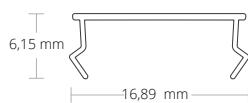

COVERS | ABDECKUNGEN

C50 opal/satinised | opal/satiniert | 65 %
PC | 16,89 mm x 6,15 mm
200cm
8600104