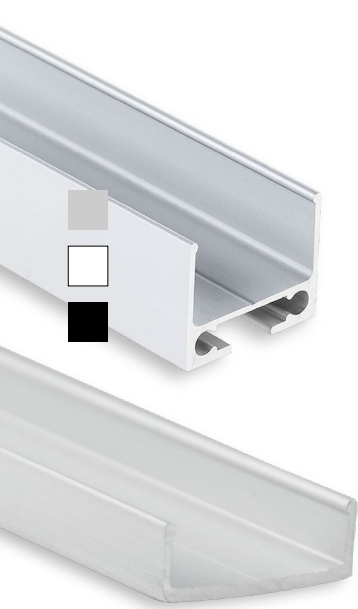

PL10 | PL10.1

MOUNTING | MONTAGE

Silver/Silber
ANODIZED | ELOXIERT

RAL 9010 White/Weiß
POWDER-COATED | PULVERBESCHICHTET

RAL 9005 Black/Schwarz
POWDER-COATED | PULVERBESCHICHTET

The **PL10 LED SURFACE Profile** has a narrow and flat design and is designed as a universal cable duct for PL series aluminium profiles. The PL10 LED SURFACE Profile is connected via a click in system to stand-alone linear LED lighting systems.

These stand-alone linear LED lighting systems by GALAXY® profiles are equipped with the corresponding LED strips depending on the requirement and can be used as

- general room lighting (direct or indirect LED lighting),
- staged LED decorative lighting,
- mood ambient LED effect lighting or also for
- the object saving LED shop, display cases/shop window lighting.

In the hotel and gastronomy business, linear LED lighting systems create a welcoming and pleasant atmosphere for the guests. In the work areas, foyers, corridors and technology/supply rooms, they offer the employees sufficient brightness for a safe and accident-free work.

The **PL10.1 LED MOUNTING Profile** is 200cm long as standard (also comes in 10cm including drill holes) and is made from high-quality aluminium (anodised). The PL10.1 features a slim, flat design and can be used as a mounting tool for all profiles in the PL range. The PL10.1 is connected with the profiles using a click system.

Special features: the PL10.1 is very flat and combines with the LED profiles to create a compact unit.

Das **PL10 LED AUFBAU-Profil** hat ein schmales und flaches Design und ist als Kabel-Universalkanal für Aluminiumprofile konzipiert. Das PL10 LED AUFBAU-Profil wird mit Profilen der PL Serie per Klicksystem zu eigenständigen Linearen LED Leuchtensystemen verbunden.