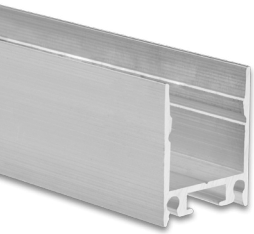

VA1

SURFACE/LUMINAIRE | AUFBAU/LEUCHTEN

LED Strips max. 16 mm
18,5 mm x 23 mm | 336 g/m

200 cm
8123151

200 cm
8123153

200 cm
8123152

Z35
Mounting Clips
Montageklammer
8123200

Z10 | Z11
Connector | Verbinder
Steel | Stahl | 4 PCS/STK
Z10 | 180° **8301504**
Z11 | 90° **8301505**

Z03 Hanging Wire System | Seilabhängung
Steel | Stahl | 1,5 m | Set | 75 kg

Z03
8301502

Z03W
8301512

Z03W
8301511

Z05 Gripper | Gelenkgripper
Stainless steel | Edelstahl | 2 PCS/STK
Z05
8301501

max.
16 mm

OEM