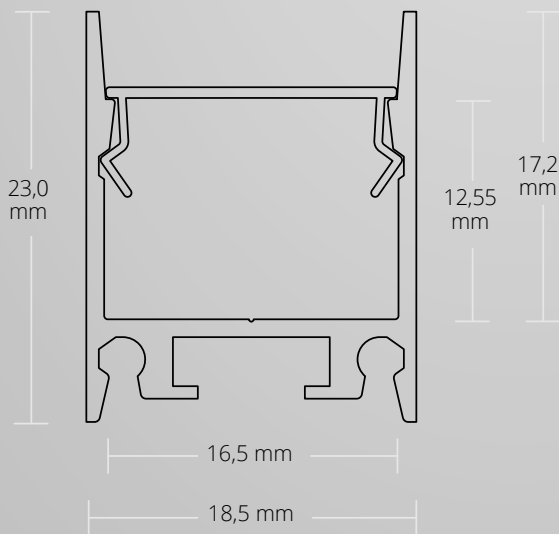

PROFILE

VA1 VA1 8123151 VA1W 8123153 VA1B 8123152

Z35
8123200

Z10
8301504

Z11
8301505

Z05
8301501

Z03 8301502 **Z03W** 8301512 **Z03B** 8301511