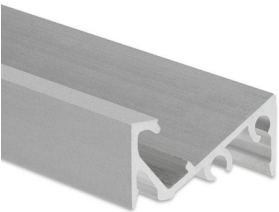

MP2 SURFACE | AUFBAU

Möbelprofil | Furniture profile | LED Strips max. 6 mm
21,0 mm x 9,89 mm | 153 g/m

200 cm **8123171**   200 cm **8123173**   200 cm **8123172**

Z37
Mounting Clips
Montageklammer
8123202

max.
6 mm

OEM