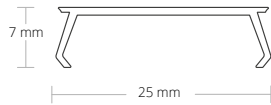

COVERS | ABDECKUNGEN

C30 opal/satinised | opal/satiniert | 65 %
PC | 25mm x 7 mm
200cm **8600077**   300cm **8600081**