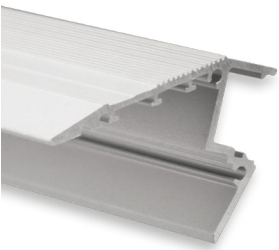

SP1 STAIR | TREPPE

LED Strips max. 13 mm
54,09 mm x 34,32 mm | 497 g/m

200 cm
8122100

max.
13 mm

OEM