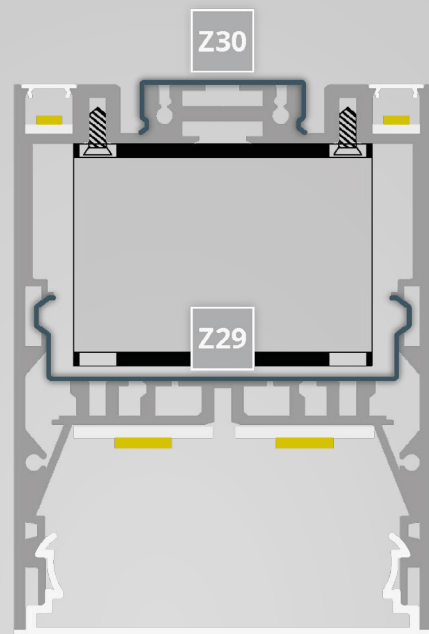

The cabling and the necessary LED technology (transformer, sequencer etc.) are professionally and safely stowed away in the space in-between. The white LED profile covers C38 and two C24 can be clicked into the profile. Matching aluminium end caps close the side openings.

Das LL2 LED Alu-Profilsystem setzt sich aus den beiden hochwertigen Komponenten LL2 + LL2.1 zusammen. Diese werden mit der Halteklammer Z29 miteinander verbunden. Um das Profil zusätzlich zu sichern, empfehlen wir, die Absturzsicherung Z28 am Profilsystem zu fixieren.

Dieses Profilsystem ist als eigenständige lineare Leuchte konzipiert. Die Seilabhängung Z03 kann direkt an der Leuchte befestigt werden. Eine zusätzliche Montageklammer Z30 ermöglicht es, das Profil zu befestigen oder die Kabel im Inneren zu fixieren.

Im Zwischenraum werden die Verkabelung sowie die benötigte LED Technik (Trafo, Sequenzer etc.) professionell und sicher verstaut. Die weißen LED Profilabdeckungen C38 und zwei Mal C24 können in das Profil eingeklickt werden. Passende ALU-Endkappen verschließen die seitlichen Öffnungen.

BRACKET | KLAMMERN

Z29
Holding bracket
Halteklammer
□ 8107214

Z30
Mounting Clips
Montageklammer
□ 8107215