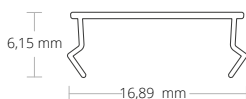

COVERS | ABDECKUNGEN

C50 opal/satinised | opal/satiniert | 65 %
PC | 16,89 mm x 6,15 mm
200cm
8600104