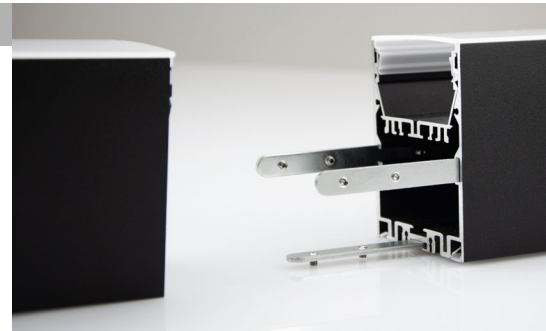

max.
40 mm

OEM

CONNECTOR | VERBINDER

Z25 Connector | Verbinder
Steel | Stahl | 4 PCS/STK
Z25 | 180°
8301513

Z26 Spring-Gripper | Montagefeder
Stainless steel | Edelstahl
Z26 | 90°
8301514

Z27 Connector | Verbinder
Steel | Stahl | 4 PCS/STK
Z27 | Side/Seite 90°
8301515

180° CONNECTION | VERBINDUNG

To create a 180° connection, 3x 180° connectors (item no 8301513) are required.
Um eine 180° Verbindung zu erreichen, werden 3 Stück Verbinder 180° (Art. Nr. 8301513) benötigt.

Z25 Connector | Verbinder
Steel | Stahl | 4 PCS/STK
Z25 | 180°
8301513

90° CONNECTION | VERBINDUNG

For a horizontal 90° connection, 1 connector 90° horizontal (item no 8301514) and 2 connectors 90° vertical (item no 8301515) are required.
Für eine horizontale 90° Verbindung werden 1 Stück Verbinder 90° Horizontal (Art. Nr. 8301514) und 2 Stück Verbinder 90° Vertikal (Art. Nr. 8301515) benötigt.

Z27
Steel | Stahl | 4 PCS/STK
Z27 | Side/Seite 90°
8301515

Z26
Stainless steel | Edelstahl
Z26 | 90°
8301514

90° CONNECTION | VERBINDUNG

For a horizontal 90° connection, 2 connectors 90° horizontal (item no 8301514) and 1 connector 90° vertical (item no 8301515) are required.
Für eine vertikale 90° Verbindung werden 2 Stück Verbinder 90° Horizontal (Art. Nr. 8301514) und 1 Stück Verbinder 90° Vertikal (Art. Nr. 8301515) benötigt.

Z27
Steel | Stahl | 4 PCS/STK
Z27 | Side/Seite 90°
8301515

Z26
Stainless steel | Edelstahl
Z26 | 90°
8301514