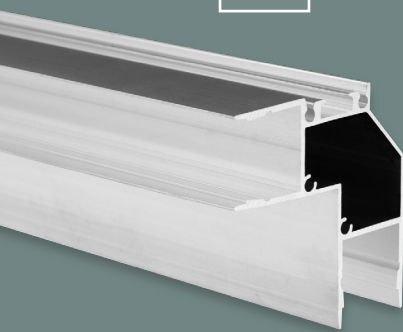

VA5

SURFACE/LUMINAIRE |
AUFBAU/LEUCHTEN

200 cm

max. 16 mm

OEM

NEW TO OUR RANGE
IM SORTIMENT

EXTENSION OF SERVICE LIFE
VERLÄNGERUNG LEBENSDAUER

MECHANICAL PROTECTION
MECHANISCHER SCHUTZ

COOLING
KÜHLUNG

HIGH LIGHT UTILISATION
HOHE LICHTVERWERTUNG

HOMOGENEOUS LIGHT
HOMOGENES LICHT

HOMOGENEOUS LIGHT with modular LED light solutions

- Wall, ceiling mounting
  Wand-, Deckenmontage
- Residential and office furniture
  Wohn- und Büromöbel
- Home accessories
  Wohnaccessoires
- Shelves | Regale
- Balustrades | Balustraden
- Façades, balconies and terraces
  Fassaden, Balkone und Terrassen
- Living spaces | Wohnräume
- Offices | Büroräume
- Hotel and gastronomy business
  Hotellerie und Gastronomie
- Retail (shop and showcase windows)
  Einzelhandel (Shop- und Schaufenster)
- Business areas and showrooms
  Geschäftsflächen und Showrooms
- Barber / Beauty / body art studios
  Friseur-/Beauty-/Body-Art-Studios
- Halls, foyers and corridors
  Hallen, Foyers und Flure
- Wellness and indoor leisure facilities
  Wellness- und Indoor-Freizeitanlagen
- Wet rooms | Nasszellen

Mounting/installation on/in wood Strips and plates, plasterboard, tiles, stone, granite, marble and metal surfaces
Montage/Einbau auf/in Holzleisten und -platten, Gipsplatten, Fliesen, Stein-, Granit-, Marmor- und Metalloberflächen