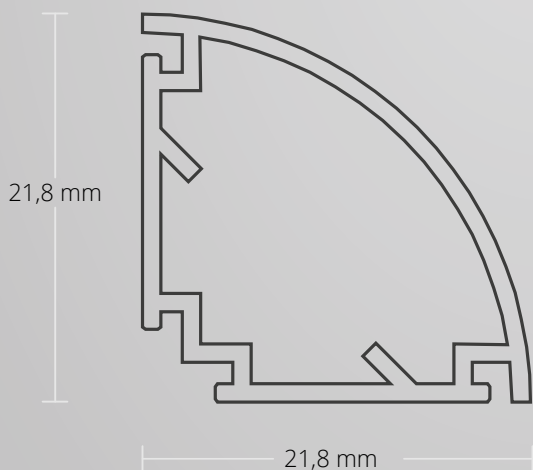

**GALAXY** profiles  
Perfect Light Lines

PN10 + PN33

PN10 + PN33 + PL10.1

PN10 + PN33 + PL10

max.  
13 mm

OEM

**GALAXY** profiles  
Perfect Light Lines

**COVERS | ABDECKUNGEN**