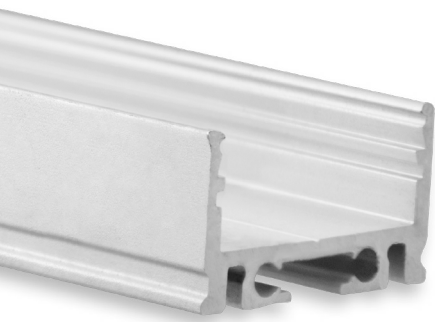

PN20

SURFACE | AUFBAU

high | hoch | LED Strips max. 20 mm

Silver/Silber
ANODIZED | ELOXIERT

max. 20 mm

max.
20 mm

OEM

The PN20 LED SURFACE profile is supplied as standard in a length of 200 cm, is made of high-quality aluminium (anodised) and designed for use both as a SURFACE and RECESSED profile, as well as a standalone linear lighting system (in conjunction with the cable lock PL10 or the mounting profile PL10.1 - with and without wire suspension).

With the flat standard profile cover made of shatter-proof and flame-retardant polycarbonate (UL94 V-2 flammability classification - opal/satin finish - 65 % light transmission), the ALU profile is completely covered on the top side. LED Flexbands with a max. width of 20 mm can be glued in.

The PN20 LED SURFACE profile has a very low internal height of only 8.6 mm. The cover is also available in 6 m!

Das PN20 LED AUFBAU-Profil wird standardmäßig in der Länge 200 cm geliefert, ist aus hochwertigem Aluminium (eloxiert) gefertigt und für den Einsatz sowohl als AUFBAU- und EINBAU-Profil als auch als eigenständiges lineares Leuchtensystem (in Verbindung mit der Kabelschleuse PL10 oder dem Montageprofil PL10.1 - mit und ohne Seilabhängung) konzipiert.

Mit der flachen Standard-Profilabdeckung aus bruchstärkerem und schwer brennbarem Polycarbonat (Klassifizierung Brennbarkeit UL94 V-2 - opal/satiniert - Lichtdurchlässigkeit 65 %) wird das ALU-Profil oberseitig komplett abgedeckt. Es können LED Flexbänder mit einer max. Breite von 20 mm eingeklebt werden.

Das PN20 LED AUFBAU-Profil hat eine sehr geringe Innenhöhe von nur 8,6 mm. Die Abdeckung ist auch in 6 m verfügbar!

GALAXY profiles
Perfect Light Lines