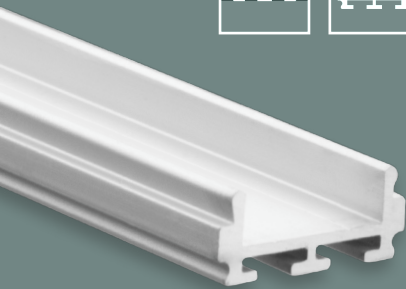

PL6

SURFACE | AUFBAU

200 cm

max. 12 mm

OEM

EXTENSION OF SERVICE LIFE
VERLÄNGERUNG LEBENSDAUER

MECHANICAL PROTECTION
MECHANISCHER SCHUTZ

COOLING
KÜHLUNG

HIGH LIGHT UTILISATION
HOHE LICHTVERWERTUNG

HOMOGENEOUS LIGHT
HOMOGENES LICHT

HOMOGENEOUS LIGHT with modular LED light solutions

- Wall, ceiling or floor mounting
  Wand-, Decken- oder Bodenmontage
- Residential and office furniture
  Wohn- und Büromöbel
- Furniture for business equipment
  Möbel für Geschäftsausstattung
- Home accessories
  Wohnaccessoires
- Mirrors | Spiegel
- Cabinet doors | Schranktüren
- Display cases | Vitrinen
- Shelves | Regale
- Stairs and railings
  Treppenstufen und -Geländer
- Balustrades | Balustraden
- Façades, balconies and terraces
  Fassaden, Balkone und Terrassen
- Living spaces | Wohnräume
- Offices | Büroräume
- Hotel and gastronomy business
  Hotellerie und Gastronomie
- Retail (shop and showcase windows)
  Einzelhandel (Shop- und Schaufenster)
- Business areas and showrooms
  Geschäftsflächen und Showrooms
- Barber / Beauty / body art studios
  Friseur-/Beauty-/Body-Art-Studios
- Halls, foyers and corridors
  Hallen, Foyers und Flure
- Wellness and indoor leisure facilities
  Wellness- und Indoor-Freizeitanlagen
- Wet rooms | Nasszellen

Mounting/installation on/in wood Strips and plates, plasterboard, tiles, stone, granite, marble and metal surfaces
Montage/Einbau auf/in Holzleisten und -platten, Gipsplatten, Fliesen, Stein-, Granit-, Marmor- und Metalloberflächen