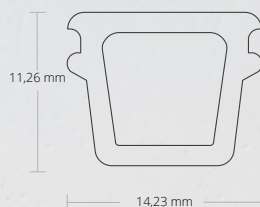

TBP4 DRYWALL | TROCKENBAU

LED Strips max. 14 mm
47 mm x 14,5 mm | 209 g/m

200 cm **8102042** 300 cm **8102142**

max.
14 mm

OEM

COVERS | ABDECKUNGEN

C1 opal/satinised | opal/satiniert | 65 %

PC | 13,81 mm x 4,37 mm

200cm **8600004** 250cm **8600026** 300cm **8600080** 600cm **8600037**

C2 transparent | klar | 85 %

PC | 13,81 mm x 4,37 mm

200cm **8600003** 250cm **8600135** 300cm **8600136**

C58 white/matt | weiß/matt | 75 %

PC | 13,81 mm x 4,37 mm

200cm **8600154**

C32 black/matt | schwarz/matt | 25 %

PC | 13,81 mm x 4,37 mm

200cm **8600070** 300cm **8600103** 600cm **8600071**

END CAPS | ENDKAPPEN

E210 PETG | 1 PCS/STK

E210 **81023011**

E211 PETG | 1 PCS/STK | Cable/Kabel

E211 **81023012**

C1S Protective cover | Schutzcover

14,23 mm x 11,26 mm

500 cm **8600065**

The protective covers C1S and C10S soft are clicked into the aluminium profile for protection after the installation of drywall and tile profiles. The high-quality soft PVC is very robust and withstands the pressure of filling/plastering or painting. The protective cover prevents putty, glue, sealing material, silicone or paint from penetrating into the interior. Then the protective cover is removed, cleaned and is reusable several times over. Finally, the cover (PC) can be inserted into the profile.

Die Schutzcover C1S und C10S soft werden nach der Montage von Trockenbau- und Fliesenprofilen in das Alu-Profil zum Schutz eingeklickt. Das hochwertige Soft-PVC ist sehr robust und hält dem Druck beim Verspachteln/-putzen oder Streichen stand. Das Schutzcover verhindert, dass Spachtelmasse, Kleber, Dichtmaterial, Silikon oder Farbe in den Innenraum eindringt. Danach wird das Schutzcover abgenommen, gereinigt und ist vielfach wiederverwendbar. Abschließend kann die Abdeckung (PC) in das Profil eingesetzt werden.