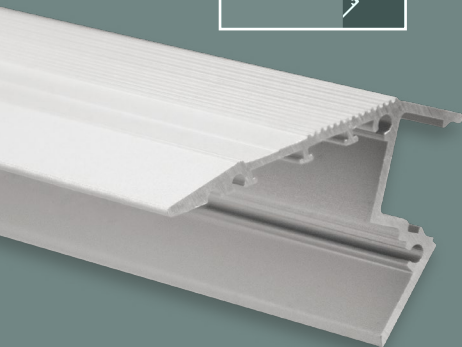

SP1

STAIR | TREPPE

200 cm

max. 13 mm

OEM

EXTENSION OF SERVICE LIFE
VERLÄNGERUNG LEBENSDAUER

MECHANICAL PROTECTION
MECHANISCHER SCHUTZ

COOLING
KÜHLUNG

HIGH LIGHT UTILISATION
HOHE LICHTVERWERTUNG

HOMOGENEOUS LIGHT
HOMOGENES LICHT

HOMOGENEOUS LIGHT with modular LED light solutions

- Steps and stairs inside and out
  Stufen und Treppen im Innen- und Outdoor-Bereich

Mounting/installation on/in wood Strips and plates, plasterboard, tiles, stone, granite, marble and metal surfaces
Montage/Einbau auf/in Holzleisten und -platten, Gipsplatten, Fliesen, Stein-, Granit-, Marmor- und Metalloberflächen