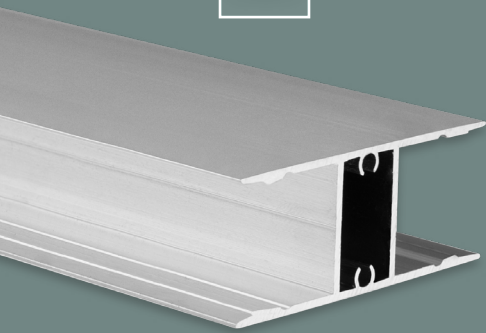

VA2

**SURFACE/LUMINAIRE |
AUFBAU/LEUCHTEN**

200 cm

max. 16 mm

OEM

**NEW TO OUR RANGE
IM SORTIMENT**

EXTENSION OF SERVICE LIFE
VERLÄNGERUNG LEBENSDAUER

MECHANICAL PROTECTION
MECHANISCHER SCHUTZ

COOLING
KÜHLUNG

HIGH LIGHT UTILISATION
HOHE LICHTVERWERTUNG

HOMOGENEOUS LIGHT
HOMOGENES LICHT

HOMOGENEOUS LIGHT with modular LED light solutions

- Wall, ceiling or floor mounting
  Wand-, Decken- oder Bodenmontage
- Furniture for business equipment
  Möbel für Geschäftsausstattung
- Home accessories
  Wohnaccessoires
- Mirrors | Spiegel
- Shelves | Regale
- Balustrades | Balustraden
- Façades, balconies and terraces
  Fassaden, Balkone und Terrassen
- Living spaces | Wohnräume
- Offices | Büroräume
- Hotel and gastronomy business
  Hotellerie und Gastronomie
- Retail (shop and showcase windows)
  Einzelhandel (Shop- und Schaufenster)
- Business areas and showrooms
  Geschäftsflächen und Showrooms
- Barber / Beauty / body art studios
  Friseur-/Beauty-/Body-Art-Studios
- Halls, foyers and corridors
  Hallen, Foyers und Flure
- Wellness and indoor leisure facilities
  Wellness- und Indoor-Freizeitanlagen
- Wet rooms | Nasszellen

Mounting/installation on/in wood Strips and plates, plasterboard, tiles, stone, granite, marble and metal surfaces
Montage/Einbau auf/in Holzleisten und -platten, Gipsplatten, Fliesen, Stein-, Granit-, Marmor- und Metalloberflächen