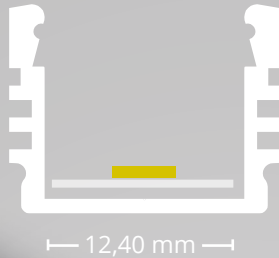

GALAXY profiles
Perfect Light Lines

12,40 mm

DISGUISE Light Line

max.
12 mm

OEM