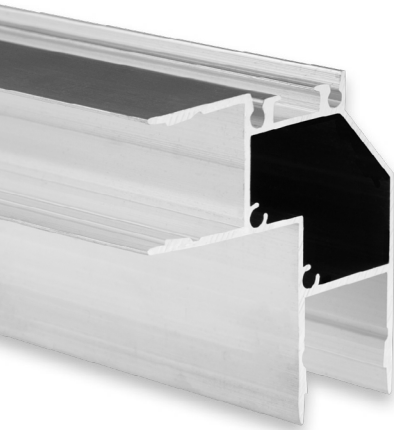

VA5

SURFACE/LUMINAIRE | AUFBAU/LEUCHTEN

LED Strips max. 16 mm

Silver/Silber
ANODIZED | ELOXIERT

RAL 9010 White/Weiß
POWDER-COATED | PULVERBESCHICHTET

RAL 9005 Black/Schwarz
POWDER-COATED | PULVERBESCHICHTET

max.
16 mm

OEM

max. 16 mm

The VA5 LED PROFILE FOR INDIRECT LIGHTING has a standard length of 200 cm and is made of high quality aluminum (anodized). The recessed cover achieves indirect and glare-free lighting.

The profile is suitable for corner mounting and then there is a double-sided light emission.

In the interior of the VA5 LED PROFILE FOR INDIRECT LIGHTING, an LED flex strip with a maximum width of 16 mm is glued in place. This profile is particularly suitable as staging effect lighting or with appropriately powerful LED flex Strips as general room lighting.

Das VA5 LED PROFIL FÜR INDIREKTE BELEUCHTUNG hat eine Standardlänge von 200 cm und wird aus qualitativ hochwertigem Aluminium (eloxiert) gefertigt. Durch das rückversetzte Cover erzielt man eine indirekte und blendfreie Beleuchtung.

Das Profil ist für eine Eckmontage geeignet und es erfolgt dann eine beidseitige Lichtabstrahlung.

Im Innenraum des VA5 LED PROFIL FÜR INDIREKTE BELEUCHTUNG wird ein LED Strip mit einer maximalen Breite von 16 mm eingeklebt. Dieses Profil eignet sich besonders als inszenierende Effektbeleuchtung oder mit entsprechend leistungsstarken LED Flexbändern als allgemeine Raumbelichtung.

GALAXY profiles
Perfect Light Lines

VA5 + C50

VA5 + C50

VA5 + C50

305