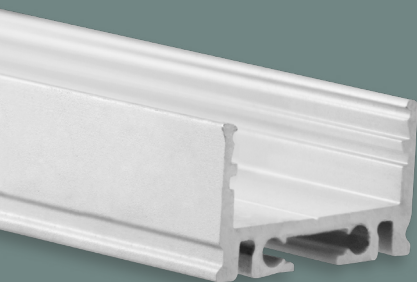

PN20

SURFACE | AUFBAU

200 cm

max. 20 mm

OEM

NEW DESIGN

EXTENSION OF SERVICE LIFE
VERLÄNGERUNG LEBENSDAUER

MECHANICAL PROTECTION
MECHANISCHER SCHUTZ

COOLING
KÜHLUNG

HIGH LIGHT UTILISATION
HOHE LICHTVERWERTUNG

HOMOGENEOUS LIGHT
HOMOGENES LICHT

HOMOGENEOUS LIGHT with modular LED light solutions

- Homes
  Wohnräume
- Offices, conference and presentation rooms
  Büro-, Konferenz- und Präsentationsräume
- Waiting rooms
  Ordinationen
- Business premises and sales floors
  Geschäfts- und Verkaufsflächen
- Showrooms
- Hotel and gastronomy
  Hotellerie und Gastronomie
- Foyers, corridors and connecting rooms
  Foyers, Flure und Verbindungsräume
- Waiting and common rooms
  Warte- und Aufenthaltsräume
- Commercial premises (e.g. hair salons)
  Gewerbliche Dienstleistungsräumlichkeiten (z. B. Friseursalons etc.)
- Technology and supply rooms
  Technik- und Versorgungsräume

Mounting/installation on/in wood Strips and plates, plasterboard, tiles, stone, granite, marble and metal surfaces
Montage/Einbau auf/in Holzleisten und -platten, Gipsplatten, Fliesen, Stein-, Granit-, Marmor- und Metalloberflächen