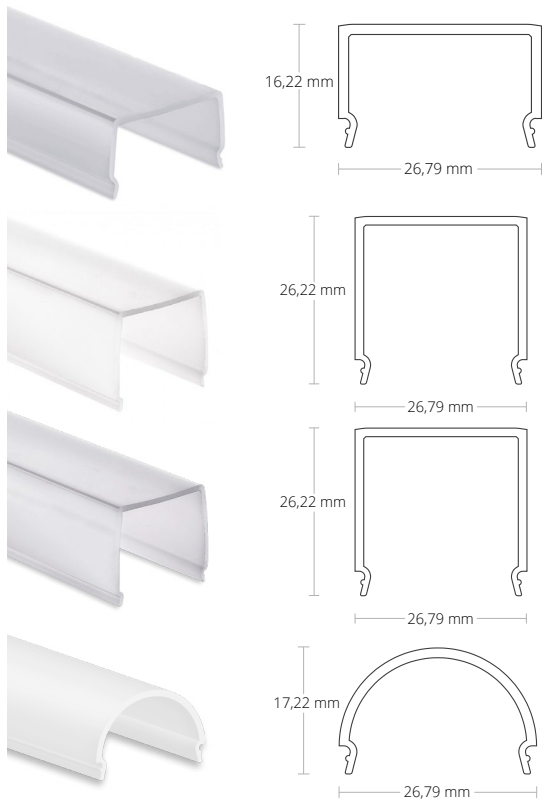

C35 transparent/klar | 85 %
PC | 26,79 mm x 16,22 mm
200cm
8600063

C12 opal/satinised | opal/satiniert | 65 %
PC | 26,79 mm x 26,22 mm
200cm
8600019

C31 transparent/klar | 85 %
PC | 26,79 mm x 26,22 mm
200cm
8600068

C13 opal/satinised | opal/satiniert | 65 %
PC | 26,79 mm x 17,22 mm
200cm
8600020

END CAPS | ENDKAPPEN

E43 ALUMINIUM | 2 PCS/STK
C30 C47 C10 C19 C36 C18 C33
incl. screws | inkl. Schraube
 E43 **8201011**
 E43W **8201015**
 E43B **8201016**

E44 ALUMINIUM | 2 PCS/STK
C11 C35
incl. screws | inkl. Schraube
 E44 **8202011**
 E44W **8202012**
 E44B **8202013**

E45 ALUMINIUM | 2 PCS/STK
C12 C31
incl. screws | inkl. Schraube
 E45 **8203011**
 E45W **8203012**
 E45B **8203013**

E46 ALUMINIUM | 2 PCS/STK
C13
incl. screws | inkl. Schraube
 E46 **8204011**
 E46W **8204012**
 E46B **8204013**

LINEAR LED PENDANT LAMP | LINEARE LED HÄNGELEUCHE

PL10 universal duct | Universalkanal
for cable | für Kabel
 200cm **8107012**
 200cm **8107013**
 200cm **8107014**

Z10|Z11 Connector | Verbinder
Steel | Stahl | 4 PCS/STK
 Z10 | 180° **8301504**
 Z11 | 90° **8301505**

The following accessories can be attached directly to the profile or in conjunction with the PL10 universal duct.

Folgendes Zubehör kann direkt ans Profil angebracht werden oder auch in Verbindung mit den PL10 Universalkanal.

Z44 Spring-Gripper | Montagefeder
Stainless steel | Edelstahl
 Z44 **8304038**