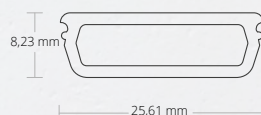

### C10S Protective cover | Schutzcover

25,61 mm x 8,23 mm

500 cm

**8600066**