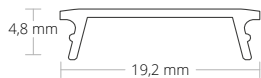

COVERS | ABDECKUNGEN