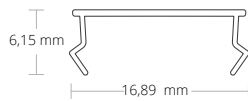

C51 transparent | klar | 85 %
PC | 16,89 mm x 6,15 mm
200cm
8600105