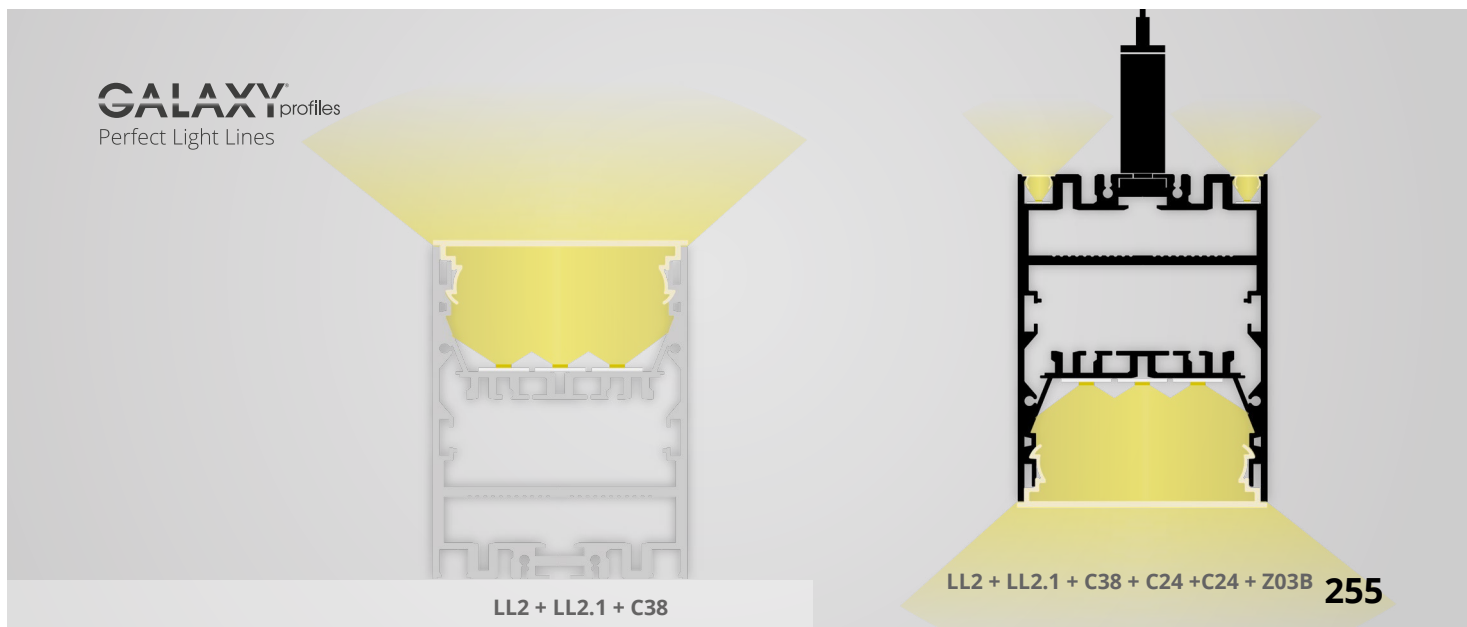

GALAXY profiles
Perfect Light Lines

LL2 + LL2.1 + C38

LL2 + LL2.1 + C38 + C24 + C24 + Z03B 255