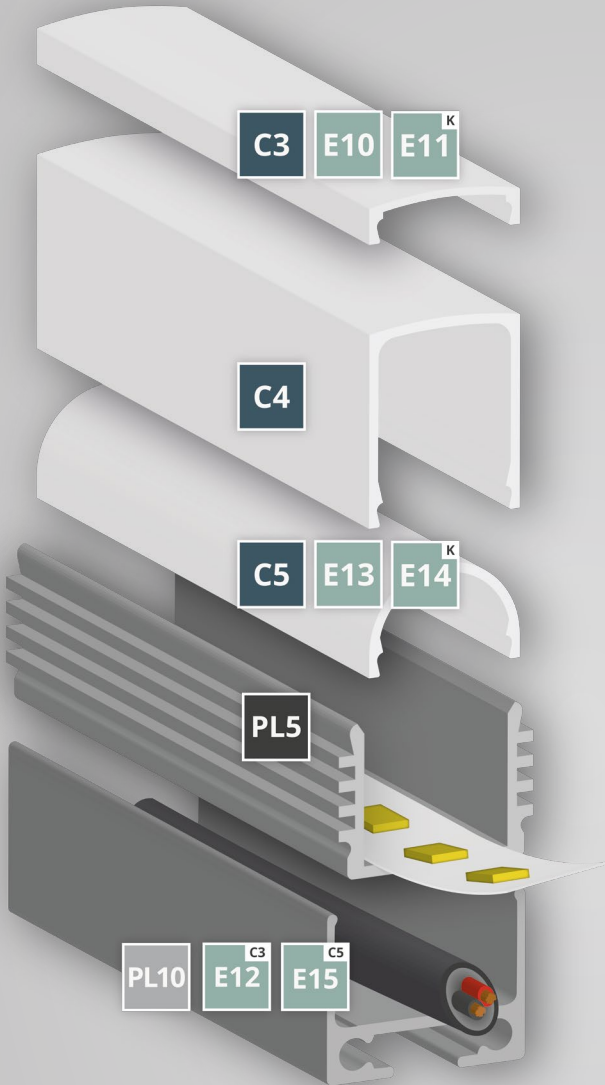

**GALAXY** profiles  
Perfect Light Lines

PL5 + C3

PL5 + PL10 + C4

PL5 + C3

PL5 + PL10 + C5 + ZO3

**GALAXY** profiles  
Perfect Light Lines

12,40 mm

- max. 12 mm
- 
- 
- 
- OEM
- 