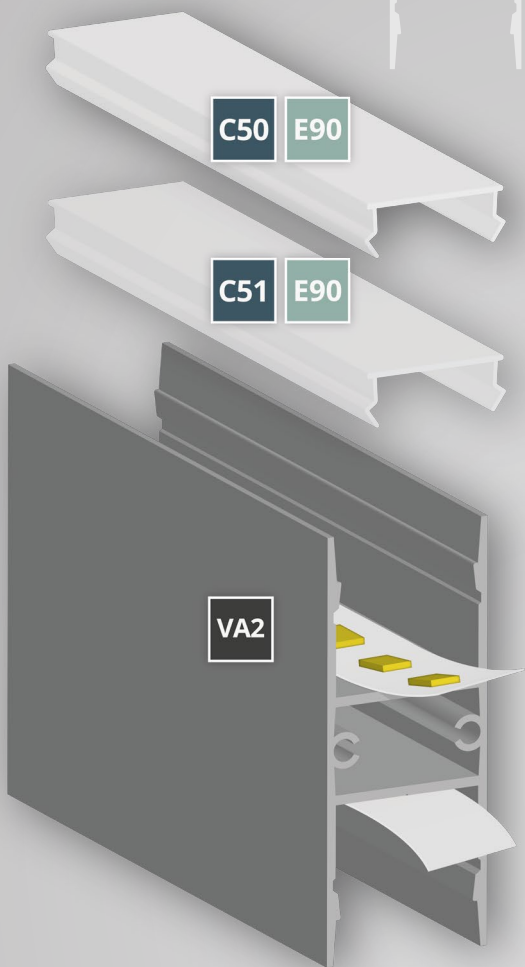

max.
16 mm

OEM

GALAXY profiles
Perfect Light Lines

COVERS | ABDECKUNGEN

C50 65 % 200cm
8600104

C51 85 % 200cm
8600105

END CAPS | ENDKAPPEN

E90 E90 8123183 E90W 8123185 E90B 8123184

PROFILE

VA2 VA2 8123154 VA2W 8123156 VA2B 8123155

Z36
8123201