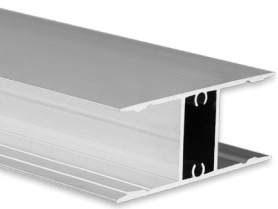

VA2

SURFACE/LUMINAIRE | AUFBAU/LEUCHTEN

LED Strips max. 16 mm
18,5 mm x 46 mm | 563 g/m

200 cm
8123154

200 cm
8123156

200 cm
8123155

Z36

Mounting Clips
Montageklammer
8123201

max.
16 mm

OEM