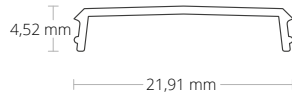

COVERS | ABDECKUNGEN

C7 opal/satinised | opal/satiniert | 65 %
PC | 21,91 mm x 4,52 mm
200cm
8600009