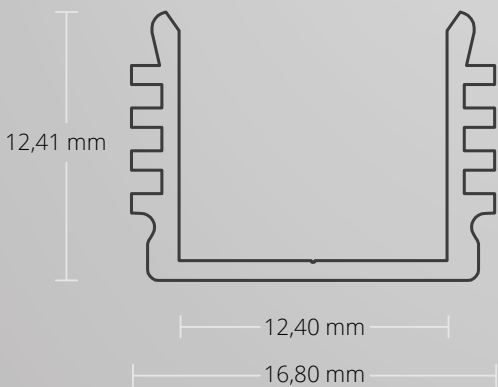

**GALAXY** profiles  
Perfect Light Lines

PL5 + C3

PL5 + PL10 + C4

PL5 + C3

PL5 + PL10 + C5 + ZO3

**GALAXY** profiles  
Perfect Light Lines

12,40 mm

- max. 12 mm
- 
- 
- 
- OEM
- 