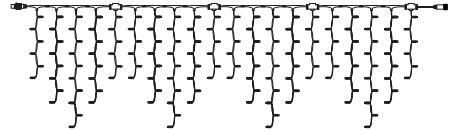

Connectable Lights 36V | Icicle Lights

ICICLE LIGHTS | TRANSPARENT

These low-voltage icicle lights combine safety and versatility, making them ideal for creating warm and inviting light displays. Ideal for restaurants, shopping centers, or connecting storefronts to create atmospheric shopping streets.

- **Input voltage:** 36V
- **IP rate:** IP65 (indoor/outdoor)
- **Material:** PVC
- **Connectable:** Yes (in/out)
- **Power supply:** Not included
- **End caps:** Not included

2 METERS X 0,4 METERS

ART. NR.	WIRE COLOR	LIGHT COLOR	COLOR TEMP.	POWER	LEDS	LEDS P/STRING
018-209	Transparent	○ Warm white+	2400K	7,6 Watt	92	3 - 5 - 7
018-208	Transparent	○ Warm white	3000K	7,6 Watt	92	3 - 5 - 7

2 METERS X 0,8 METERS

ART. NR.	WIRE COLOR	LIGHT COLOR	COLOR TEMP.	POWER	LEDS	LEDS P/STRING
018-219	Transparent	○ Warm white+	2400K	15,2 Watt	184	6 - 10 - 14
018-218	Transparent	○ Warm white	3000K	15,2 Watt	184	6 - 10 - 14