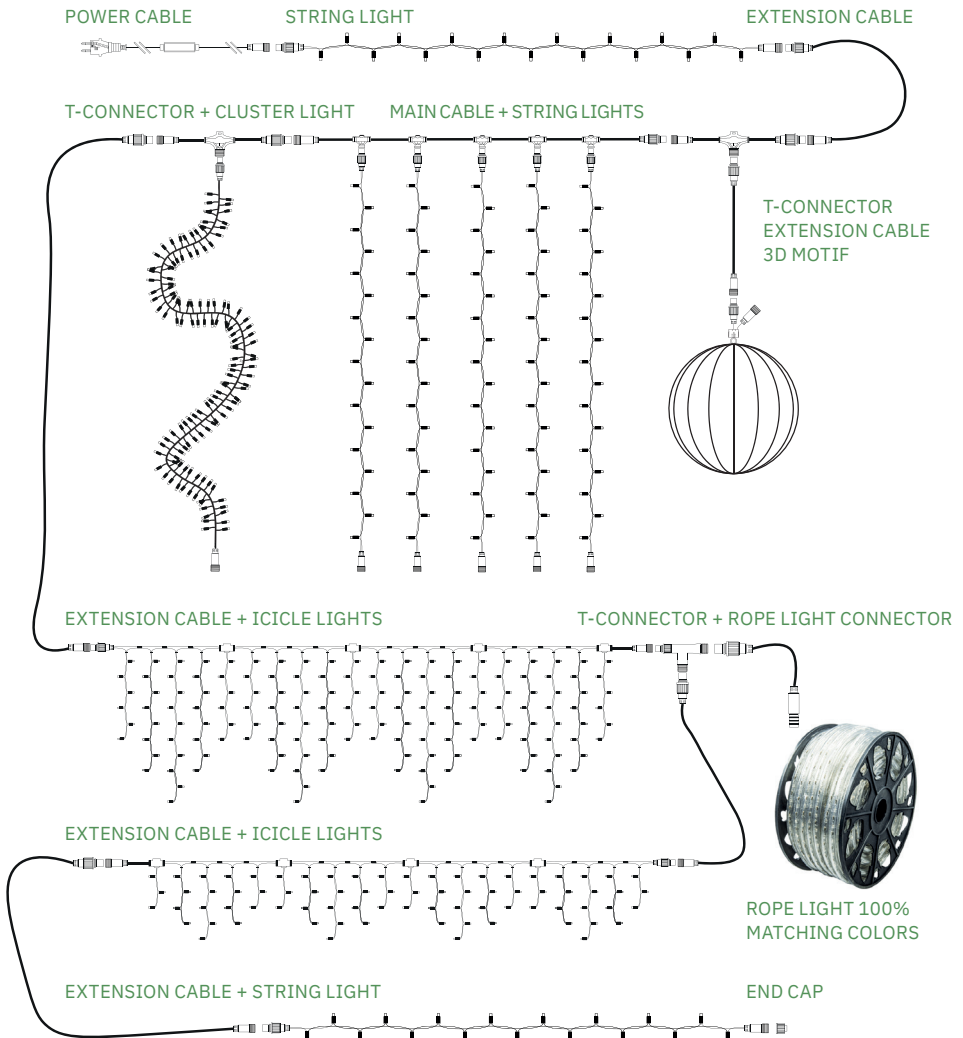

Connectable Lights 230V | **proSYSTEM** MODULAR **LED** 230V

TRONIX PRO SYSTEM MODULAR: Unlimited in possibilities

Create stunning light displays with Tronix pro system modular. Easy connectable light strings, icicle lights, 3D motifs, rope lights, and net lights—all powered from a single source. With versatile connectors and cables, the design possibilities are endless. Durable, efficient, and perfect for indoor and outdoor use.