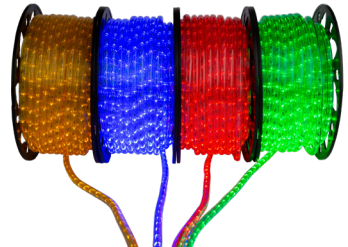

ART. NR.	LIGHT COLOR	LENGTH	POWER	✂	LEDS
055-102	Blue	50 meter	3,2 Watt/meter	100 cm	36 LED p/m
055-103	Green	50 meter	3,2 Watt/meter	100 cm	36 LED p/m
055-104	Red	50 meter	2,4 Watt/meter	100 cm	36 LED p/m
055-105	Yellow	50 meter	2,4 Watt/meter	100 cm	36 LED p/m