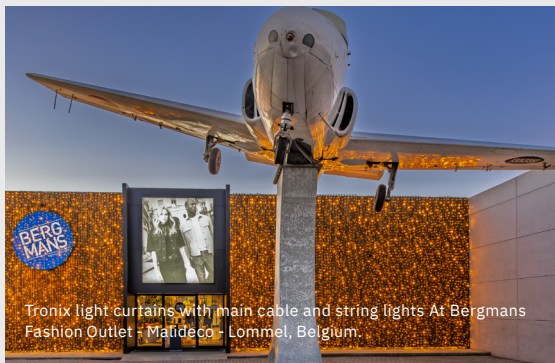

Tronix light curtains with main cable and string lights At Bergmans Fashion Outlet - Matideco - Lommel, Belgium.