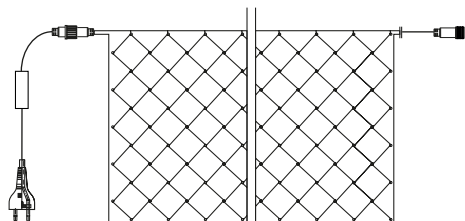

Connectable Lights 230V | Net Lights

NET LIGHT | BLACK

Net lights are perfect for wrapping bushes, or columns, or integrate them into a lighting design with other connectable Tronix christmas lights. Connect up to 6, 8 or 12 sets. Durable and weather-resistant, ideal for reliable outdoor lighting. Power cable art.nr. 010-013 included.

proSYSTEM LED MODULAR 230V

*Power cable art.nr. 010-013 included.

ART. NR.	WIRE COLOR	LIGHT COLOR	COLOR TEMP.	POWER	SIZE	LEDS	MAX. TO CONNECT
033-028	● Black	○ Warm white	3000K	40 Watt	250 x 120 cm	406	12 sets
033-038	● Black	○ Warm white	3000K	65 Watt	400 x 200 cm	648	8 sets
033-048	● Black	○ Warm white	3000K	75 Watt	300 x 300 cm	750	6 sets

Non-Connectable 24V | Net Lights

NET LIGHT | GREEN

Net lights are perfect for decorating bushes, shrubs, columns or any other wrappable object. Durable and weather-resistant, ideal for reliable outdoor lighting.

Input voltage: 24V
IP rate: IP65 (indoor/outdoor)
Material: Rubber
Connectable: No