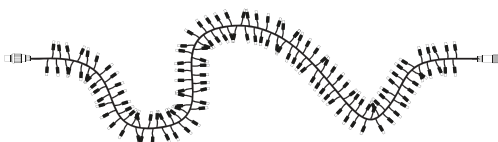

Cluster Lights | Connectable Lights 230V

CLUSTER LIGHTS | BLACK & WHITE

Cluster lights with small lights branches for easy decoration of facades or other objects. Apply hanging down in series or connect them in any desired way for a custom-made light design. Max 50 meters per length. Use dividers to connect multiple 50-meter lengths to one power cable.

proSYSTEM LED 230V
MODULAR

Input voltage: 230V
IP rate: IP65 (indoor/outdoor)
LED distance: 1,67 cm
Material: Rubber
Connectable: Yes (in/out)
Power cable: Not included
End caps: Included

2 METERS

ART. NR.	WIRE COLOR	LIGHT COLOR	COLOR TEMP.	POWER	LEDS P/STRING
012-003	● Black	○ Warm white+	2400K	7 Watt	120
012-002	● Black	○ Warm white	3000K	7 Watt	120
012-001	● Black	○ Cold white	6500K	7 Watt	120
012-013	○ White	○ Warm white+	2400K	7 Watt	120
012-012	○ White	○ Warm white	3000K	7 Watt	120
012-011	○ White	○ Cold white	6500K	7 Watt	120

3 METERS

ART. NR.	WIRE COLOR	LIGHT COLOR	COLOR TEMP.	POWER	LEDS P/STRING
012-023	● Black	○ Warm white+	2400K	10,5 Watt	180
012-022	● Black	○ Warm white	3000K	10,5 Watt	180
012-021	● Black	○ Cold white	6500K	10,5 Watt	180
012-033	○ White	○ Warm white+	2400K	10,5 Watt	180
012-032	○ White	○ Warm white	3000K	10,5 Watt	180
012-031	○ White	○ Cold white	6500K	10,5 Watt	180