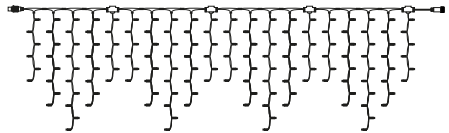

Connectable Lights 230V | Icicle Lights

ICICLE LIGHTS | BLACK & WHITE

Icicle lights are perfect for creating a warm, inviting ambiance in restaurants and shopping centers, or connecting storefronts to design atmospheric shopping streets. Max 100 meters per length. Use dividers to connect multiple 100-meter lengths to one power cable.

- **Input voltage:** 230V
- **IP rate:** IP65 (indoor/outdoor)
- **Material:** Rubber
- **Connectable:** Yes (in/out)
- **Power cable:** Not included
- **End caps:** Not included

2 METERS X 0,4 METERS

ART. NR.	WIRE COLOR	LIGHT COLOR	COLOR TEMP.	POWER	LEDS	LEDS P/STRING
007-020	● Black	○ Warm white+	2400K	7 Watt	76	3-4-5
007-008	● Black	○ Warm white	3000K	7 Watt	76	3-4-5
007-141	● Black	○ Cold white	6500K	7 Watt	76	3-4-5
007-019	○ White	○ Warm white+	2400K	7 Watt	76	3-4-5
007-018	○ White	○ Warm white	3000K	7 Watt	76	3-4-5
007-140	○ White	○ Cold white	6500K	7 Watt	76	3-4-5

2 METERS X 0,8 METERS

ART. NR.	WIRE COLOR	LIGHT COLOR	COLOR TEMP.	POWER	LEDS	LEDS P/STRING
007-052	● Black	○ Warm white+	2400K	11 Watt	152	6-8-10
007-048	● Black	○ Warm white	3000K	11 Watt	152	6-8-10
007-050	● Black	○ Cold white	6500K	11 Watt	152	6-8-10
007-051	○ White	○ Warm white+	2400K	11 Watt	152	6-8-10
007-058	○ White	○ Warm white	3000K	11 Watt	152	6-8-10
007-049	○ White	○ Cold white	6500K	11 Watt	152	6-8-10