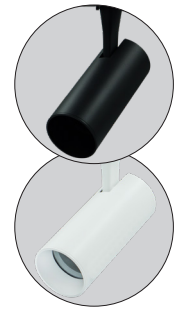

Spots | Track Light

TRACK SPOT | 3-PHASE | GU10 | 50MM

With GU10 socket, for 50mm GU10 spots.

Lamp not included

Input voltage: 220-240V

Length: 212 mm

Length tube: 143 mm

Diameter: Ø 60 mm

IP rate: IP20

Connection type: 3-phase adaptor

Black

White

ART. NR.	HOUSING
169-153	● Black
169-152	○ White

TRACK SPOT | 3-PHASE | GU10 | AR70

With GU10 socket, for AR70 GU10 spots.

Lamp not included

Input voltage: 220-240V

Length: 185 mm

Length tube: 116 mm

Diameter: Ø 80 mm

IP rate: IP20

Connection type: 3-phase adaptor