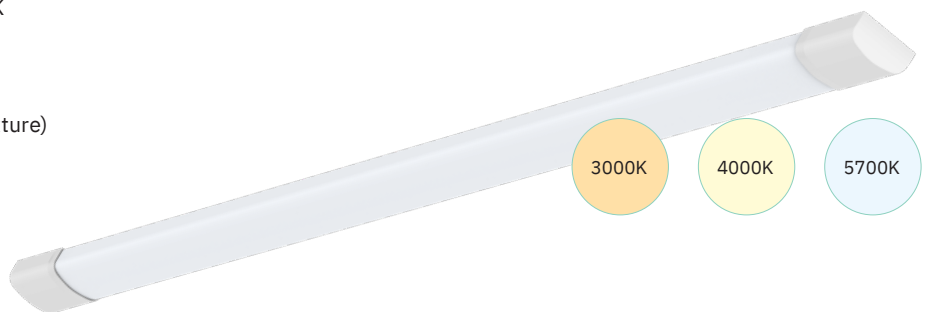

BATTEN LIGHT FLAT | 2 SIZES | 18/30W | IP20 3-CCT

With CCT switch for pre-settable color temperature 3000K - 4000K - 5700K.

- **Input voltage:** 200-240V
- **Power:** 18/30 Watt
- **Dimmable:** No
- **Beam angle:** 120°
- **Color temperature:** 3000K/4000K/5700K
- **IP rate:** IP20
- **IK rate:** IK06
- **Connection type:** Stripped wire
- **Power cable:** 60 cm (on the back of the fixture)
- **Housing material:** PC