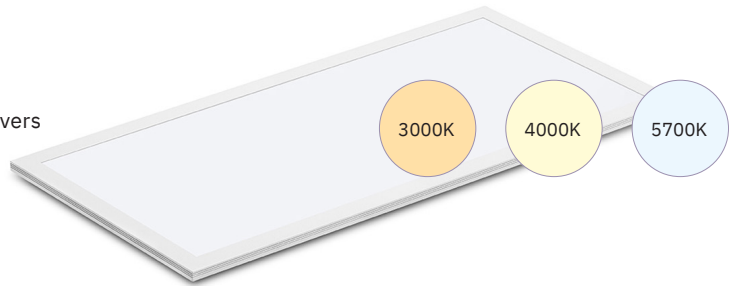

**IP rate:** IP20

**Length:** 595 mm

**Width:** 295 mm

**Height:** 11 mm

**Cable length:** 200 cm

**Connection type:** Europlug

**Housing frame:** Aluminium (white coated)

ART.NR.	MAX. POWER	LUMINOUS FLUX	LM/WATT	UGR
173-032	15 Watt	2037 Lm	140 Lm/W	19