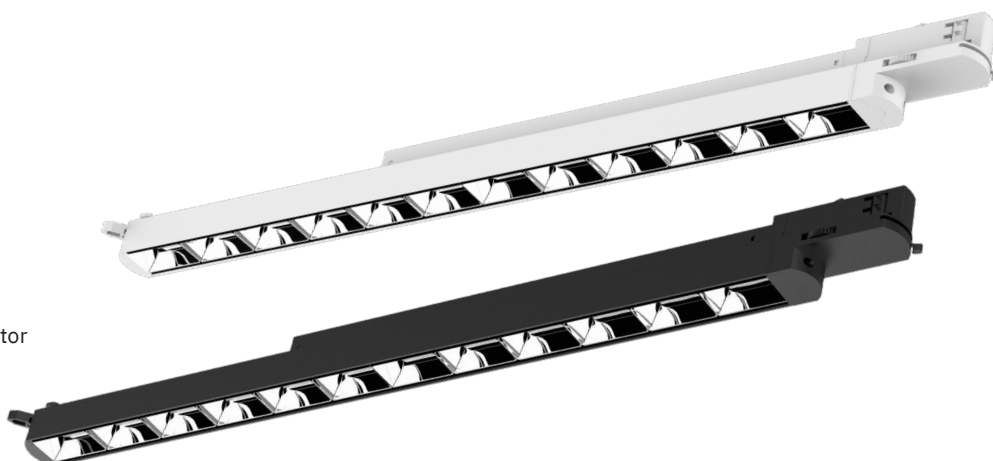

TRACK SPOT | 3-PHASE | LINEAR | 16W | 2700K/3000K

Linear track with reflector. Dimmable.

Input voltage: 100-240V
Power: 16 Watt
Power factor: >0.9
LED qty: 48 pcs
LED type: SMD2835
Dimmable: Yes
Beam angle: 60°x 70°
CRI value: >90
IP rate: IP20
Length: 650 mm
Width: 32 mm
Height: 52 mm
Connection type: 3-phase adaptor