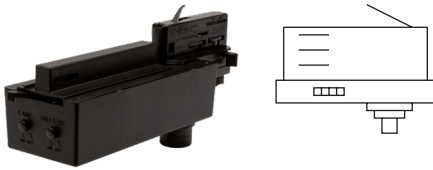

3-Phase Rail & Accessories | Track Light

EMERGENCY TRACKLIGHT

ART. NR.	COLOR	LUMINOUS FLUX
600-033	● Black	200 Lm
600-034	○ White	200 Lm