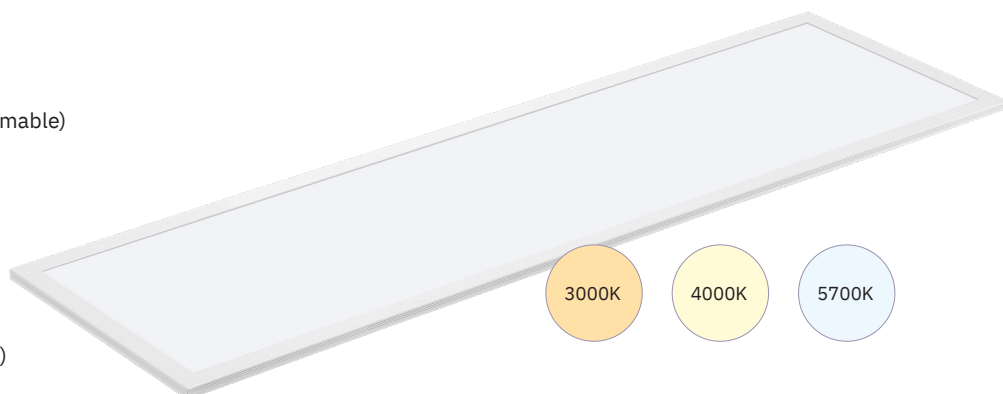

LED PANEL 30x120 CM | 25W | 3-CCT | GST18I3/PLUG

Flicker-free and professional LED panels with perfect light efficiencies and CCT switch for pre-settable color temperature 3000K - 4000K - 5700K.

Input voltage: 220-240V
Power: 25 Watt
Luminous flux: 3790 Lm
Luminous efficiency: >150 Lm/W
Driver: External driver included (non-dimmable)
Beam angle: 120° / 90° UGR<19
IP rate: IP20
Length: 1195 mm
Width: 295 mm
Height: 25 mm
Cable length: 200 cm
Connection type: Europlug/GST18i3
Housing frame: Aluminium (white coated)