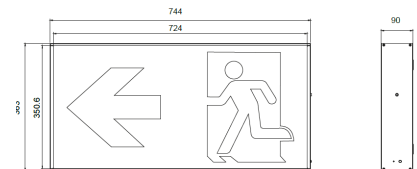

ART. NR.	TYPE	MOUNTING	POWER	COLOR TEMP. (CCT)	SIZE (L X W X H)	PICTOGRAM
600-039	Single	Wall, ceiling, pendant	10 Watt	6000K	744 x 363 x 90 mm	8 x
600-040	Double	Ceiling, pendant	20 Watt	6000K	744 x 363 x 90 mm	9 x (1x empty excluded)

*Pictograms included

Art. nr. 600-042 mounting plate

ART. NR.	ACCESSORIES
600-041	Pendant kit (max 150cm) for | 600-039 & 600-040
600-042	Ceiling mounting plate for | 600-039 & 600-040