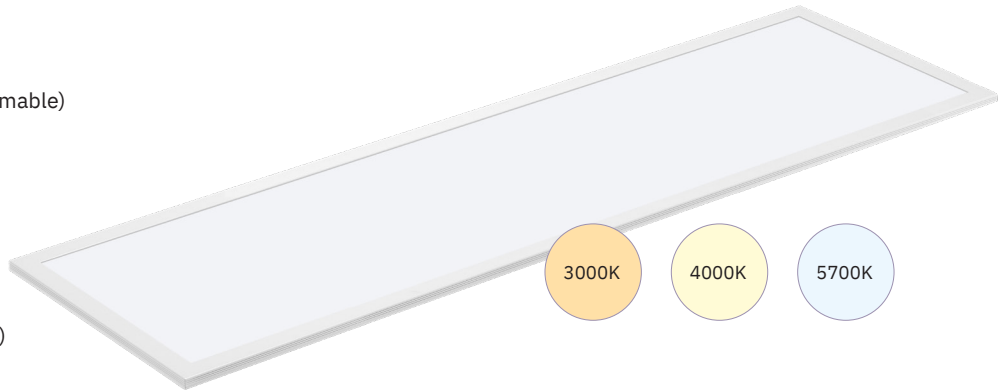

30x120 | LED Panels

LED PANEL 30X120 CM | 36W | 3-CCT | 2M EU-PLUG

“Entry level” flicker-free and professional LED panels with good light efficiencies and CCT switch for pre-settable color temperature 3000K - 4000K - 5700K.

Input voltage: 220-240V
Power: 36 Watt
Luminous flux: 3815/4090 Lm
Luminous efficiency: >110/120 Lm/W
Driver: External driver included (non-dimmable)
Beam angle: 120° / 90° UGR<19
IP rate: IP20
Length: 1195 mm
Width: 295 mm
Height: 25 mm
Cable length: 200 cm
Connection type: Europlug
Housing frame: Aluminium (white coated)