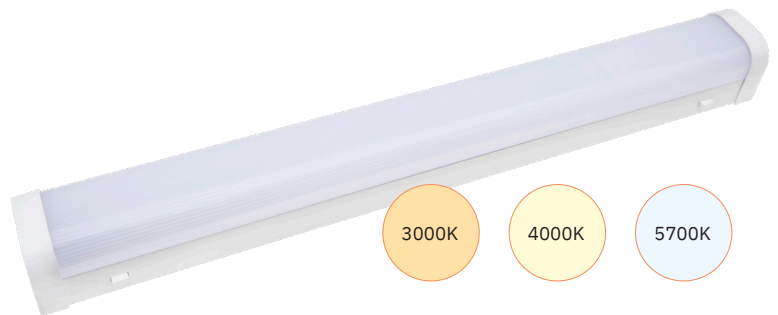

**Power:** 20/40 Watt

**Dimmable:** No

**Beam angle:** 120°

**IP rate:** IP20

**IK rate:** IK08

**Connection type:** Terminal block

**Housing material:** Aluminium & PC

ART. NR.	POWER	LUMINOUS FLUX	LIGHT COLOR	LENGTH	WIDTH	HEIGHT
136-300	20 Watt	1800 - 2200 Lm	3-CCT	603 mm	71 mm	64 mm
136-301	40 Watt	4000 - 4600 Lm	3-CCT	1203 mm	71 mm	64 mm