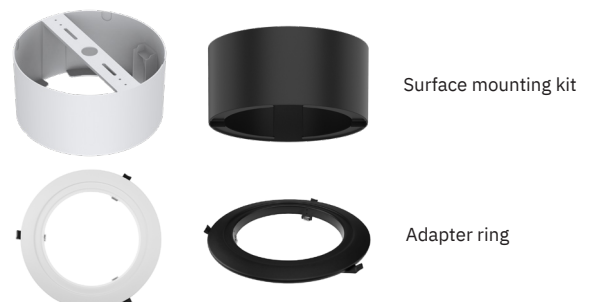

ACCESSORIES

ART. NR.	ACCESSORIES
136-154	Surface mounting kit | white | for 136-131
136-155	Surface mounting kit | white | for 136-133
136-156	Surface mounting kit | white | for 136-134
136-157	Surface mounting kit | black | for 136-135
136-158	Surface mounting kit | black | for 136-137
136-159	Surface mounting kit | black | for 136-138
136-256	Adapter ring | white | Ø200~260mm | for 136-134
136-259	Adapter ring | black | Ø200~260mm | for 136-138