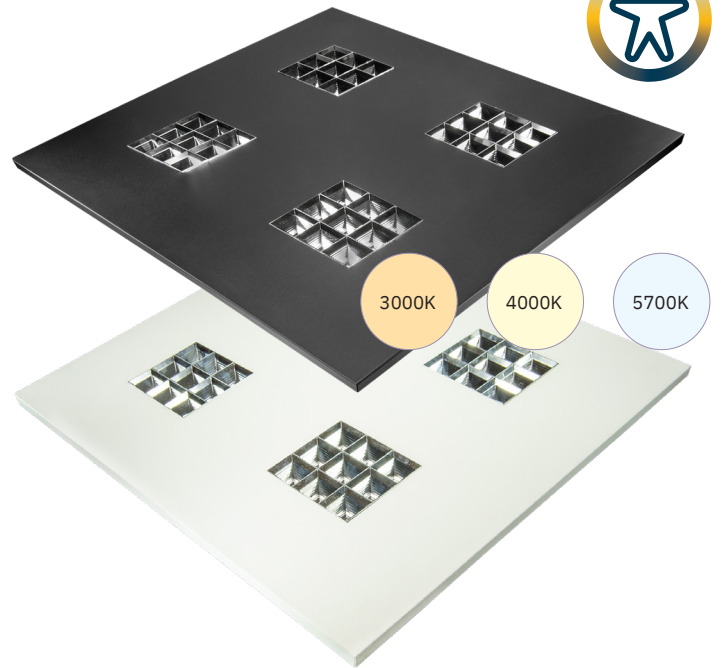

Specials | LED Panels

LED PANEL | 60X60 CM | 3-CCT | 130 Lm/W | UGR<17

LED panel with CCT switch for pre-settable color temperature 3000K - 4000K - 5700K
Choice in black or white frame. Also available in tuneable white. Ask us for more information.

- **Input voltage:** 220-240V
- **Power:** 27 Watt
- **Luminous flux:** 3875 Lm
- **Luminous efficiency:** >140 Lm/W
- **Driver:** External driver included (non-dimmable)
- **Dimmable:** Optional, check our website for dimmable drivers
- **Beam angle:** 70°
- **IP rate:** IP20
- **Length:** 595 mm
- **Width:** 595 mm
- **Height:** 16 mm
- **Cable length:** 200 cm
- **Connection type:** Europlug
- **Housing frame:** Aluminium (coated)