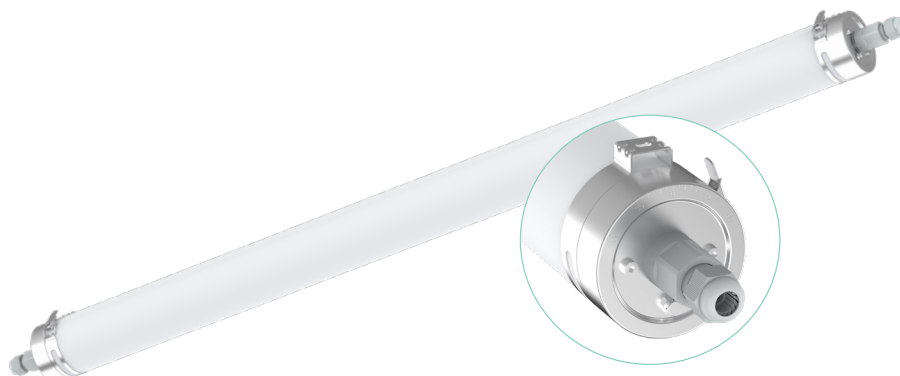

Industrial Fixtures & Line Lighting

TRI-PROOF LIGHTBAR | 1500MM | 45W IP66 | 5000K

Ammonia resistant lightbar, ideal for car washes or agro industry. The fixtures can be connected upto 35 pieces and can be mounted with the two included clips.

Input voltage: 220-240V
Power: 45 Watt
Dimmable: Yes
Beam angle: 140°
Color temperature: 5000K
IP rate: IP66
IK rate: IK06
Connection type: Terminal block
Material: Aluminium & PC