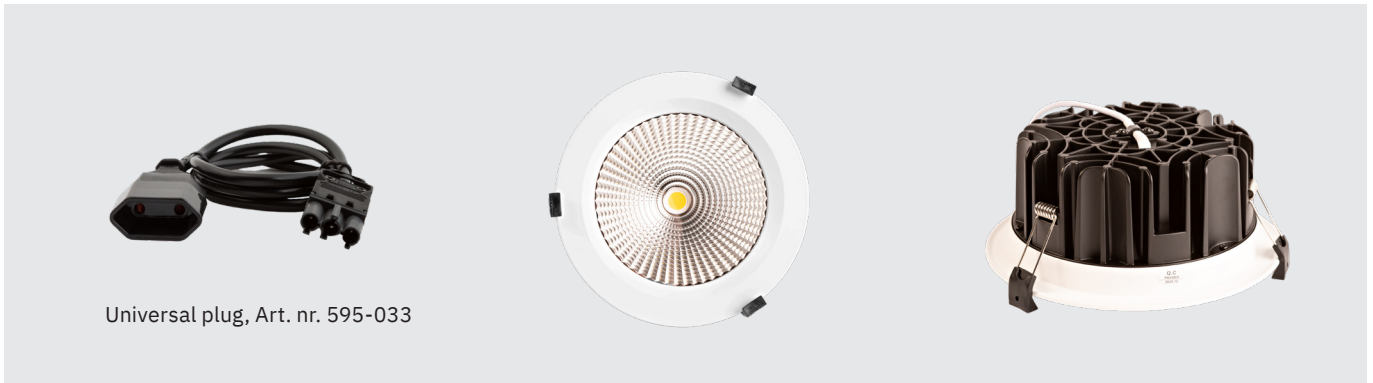

Reflector | Downlights & Spots

LED REFLECTOR DOWNLIGHT COB | WHITE

Pre-settable powerswitch on external driver (five power settings).

- **Input voltage:** 220-240V
- **Power:** 6~15/13~25/18~30 Watt
- **Driver:** External driver (non-dimmable) included
- **Dimmable:** Optional
- **UGR:** <19
- **Beam angle:** 60°
- **IP rate:** IP54 (when mounted)
- **Mounting:** Recessed
- **Cable length:** 120 cm
- **Connection type:** Europlug
- **Housing frame:** Glass/aluminium (white coated)

Universal plug, Art. nr. 595-033

ART. NR.	MAX. POWER	MAX. LUMINOUS FLUX	LIGHT COLOR	COLOR TEMP.	DIAMETER	HEIGHT	MOUNTING HOLE
136-350	15 Watt	1590 Lm	3000K	☉ Warm white	Ø 190 mm	75 mm	Ø 160 mm
136-352	15 Watt	1680 Lm	4000K	○ Natural white	Ø 190 mm	75 mm	Ø 160 mm
136-354	15 Watt	1590 Lm	3000K	☉ Warm white	Ø 225 mm	87 mm	Ø 200 mm
136-356	15 Watt	1680 Lm	4000K	○ natural white	Ø 225 mm	87 mm	Ø 200 mm
136-351	25 Watt	2600 Lm	3000K	☉ Warm white	Ø 190 mm	75 mm	Ø 160 mm
136-353	25 Watt	2800 Lm	4000K	○ Natural white	Ø 190 mm	75 mm	Ø 160 mm
136-355	30 Watt	3100 Lm	3000K	☉ Warm white	Ø 225 mm	87 mm	Ø 200 mm
136-357	30 Watt	3450 Lm	4000K	○ Natural white	Ø 225 mm	87 mm	Ø 200 mm

*See page 16 for dimmable drivers