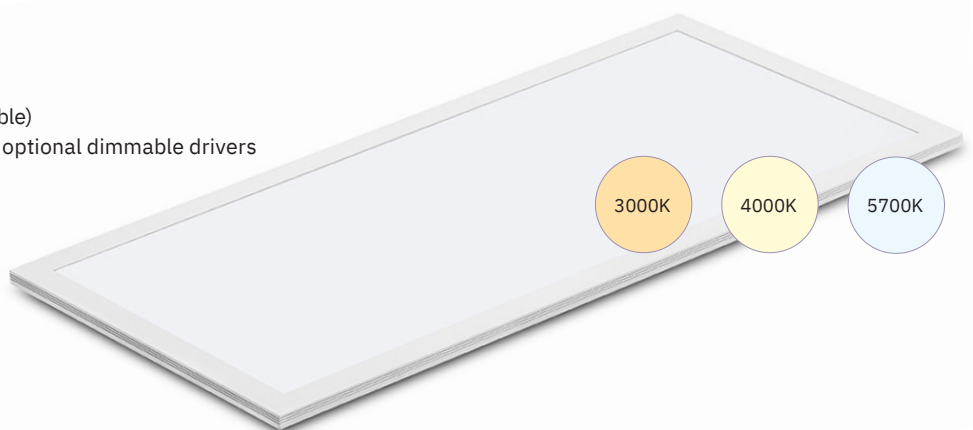

**Max. luminous flux:** 5765

**Luminous efficiency:** >140 Lm/W

**Driver:** External driver included (non-dimmable)

**Dimmable:** Optional, check our website for optional dimmable drivers

**Beam angle:** 120°

**IP rate:** IP20

**Length:** 1195 mm

**Width:** 595 mm

**Height:** 11 mm

**Cable length:** 200 cm

**Connection type:** Europlug

**Housing frame:** Aluminium (white coated)

ART.NR.	MAX. POWER	LUMINOUS FLUX	LM/WATT	UGR
173-042	40 Watt	5765 Lm	140 Lm/W	19