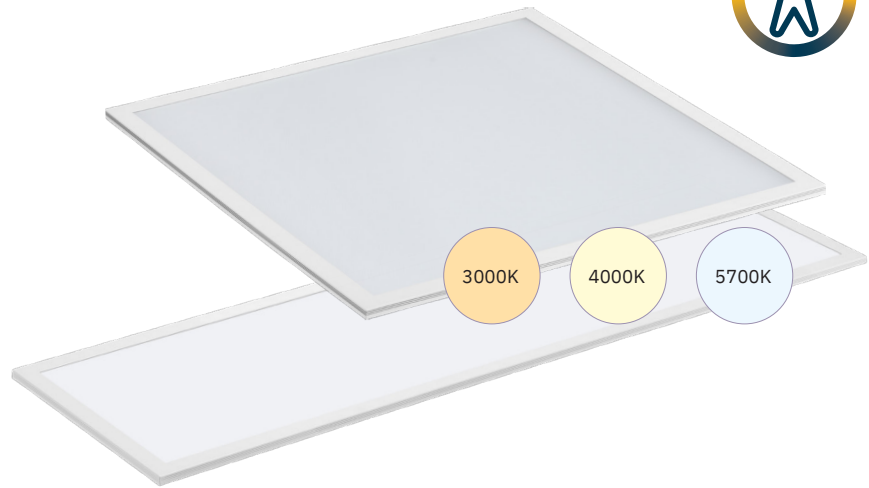

LED Panels | 60x60 | 30x120

LED PANEL 60X60 | 30x120 CM | 25W | 3-CCT | EXL. DRIVER

Flicker-free and professional LED panels with perfect light efficiencies and CCT switch for pre-settable color temperature 3000K - 4000K - 5700K. This panel is delivered excl. driver.

Input voltage: 220-240V
Power: 25 Watt
Luminous flux: 3790 Lm
Luminous efficiency: >150 Lm/W
Driver: Excluded
Beam angle: 120° / 90° UGR<19
IP rate: IP20
Length: 595 | 1195 mm
Width: 595 | 295 mm
Height: 25 mm
Housing frame: Aluminium (white coated)

ART. NR.	SIZE	POWER	LUMINOUS FLUX	LM/WATT	UGR
173-001	60x60 cm	25 Watt	3790 Lm	150 Lm/W	19
173-002	60x60 cm	25 Watt	3790 Lm	150 Lm/W	22
173-021	30x120 cm	25 Watt	3790 Lm	150 Lm/W	19
173-022	30x120 cm	25 Watt	3790 Lm	150 Lm/W	22

Single color | tuneable white | Human Centric Lighting

Single color Use LED panel 173-001, 173-002, 173-021 or 173-022 in combination with:

Connector set 173-096
Driver
Europlug or GST plug

To connect with a driver
Triac, DALI, 1-10V or RF dimmable driver (see our catalog 'light design & technology') set to 650 mA
See page 41

Tuneable white Use LED panel 173-001, 173-002, 173-021 or 173-022 in combination with:

Connector set 173-095
Driver
Europlug or GST plug

To connect with a driver
DALI or RF dimmable driver (see our catalog 'light design & technology') set to 650 mA
See page 41

Human Centric Lighting Use LED panel 173-001, 173-002, 173-021 or 173-022 in combination with:

Connector set 173-095
Driver
Europlug or GST plug

To connect with a driver
eldoLED Dual drive 215-269 and Casambi module 214-232
See page 41