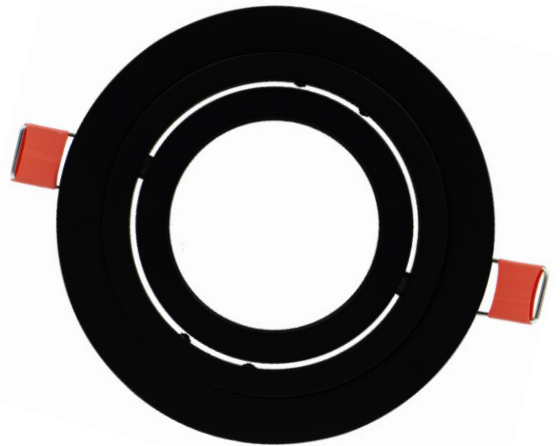

## AR70 Plates - Adjustable

Use in combination with: AR70 lamp, see page 70

**Size:** Ø128 mm

**Housing material:** Aluminium

**Housing color:** Black, aluminium or white

ART. NR.	COLOR	MOUNTING HOLE	MOUNTING (HEIGT RECESSED)
148-026	● Aluminium	Ø 100 mm	25 mm
148-028	○ White	Ø 100 mm	25 mm
148-027	● Black	Ø 100 mm	25 mm