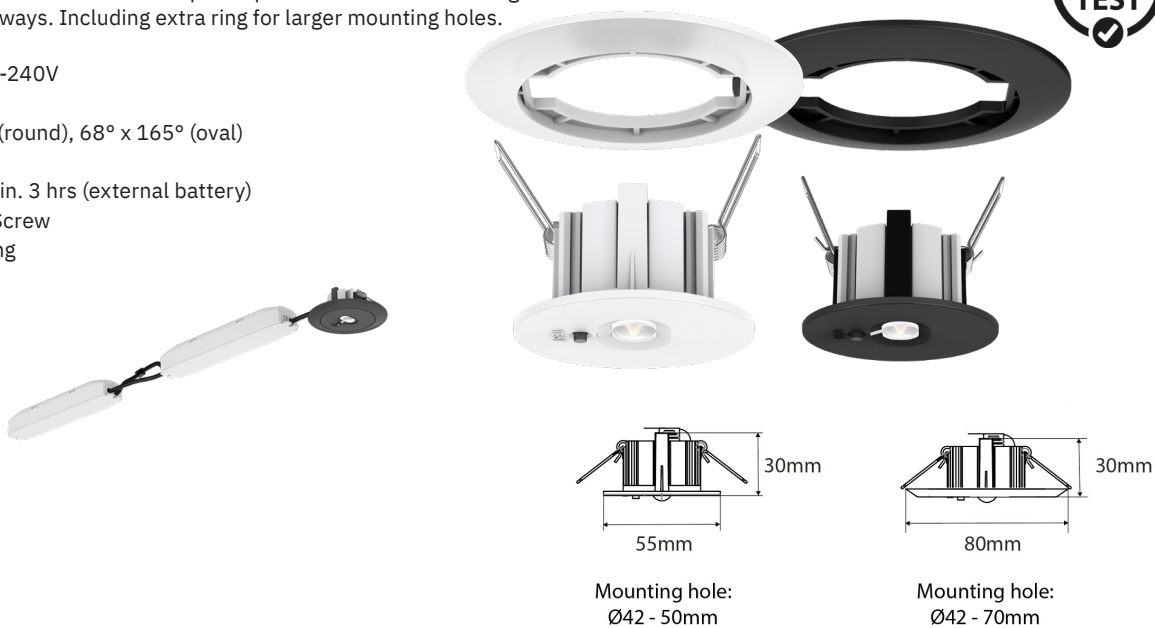

EMERGENCY DOWNLIGHT | 3W | Ø55-80MM BLACK & WHITE | AUTO TEST

Including two optional lenses (round&oval). With automatically periodic testing of the light source, electronics and battery. For recessed mounting. with interchangeable lens. Round for square spaces. Oval for narrow long spaces such as hallways. Including extra ring for larger mounting holes.

Input voltage: 220-240V
Power: 3 Watt
Beam angle: 148° (round), 68° x 165° (oval)
IP rate: IP20
Operating time: min. 3 hrs (external battery)
Connection type: Screw
Material: PC housing