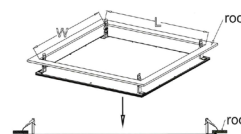

RECESSED CLIPS FOR LED PANELS

For 60*60 cm and 30*120 cm LED panels

ART. NR.	QUANTITY
173-110	4 pcs