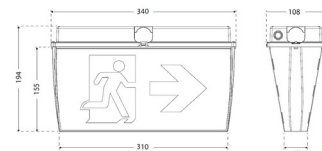

ART. NR.	MOUNTING	POWER	HOUSING COLOR	COLOR TEMP. (CCT)	SIZE (L X W X H)
600-043	Ceiling	5 Watt	○ White	5000K	340 x 194 x 108 mm

\*Pictograms included