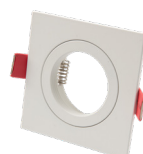

MODEL	1 hole plate square
DIMENSIONS	79 x 79 mm
MOUNTING	Ø 65 mm
ALUMINIUM	● 148-552
WHITE	○ 148-556