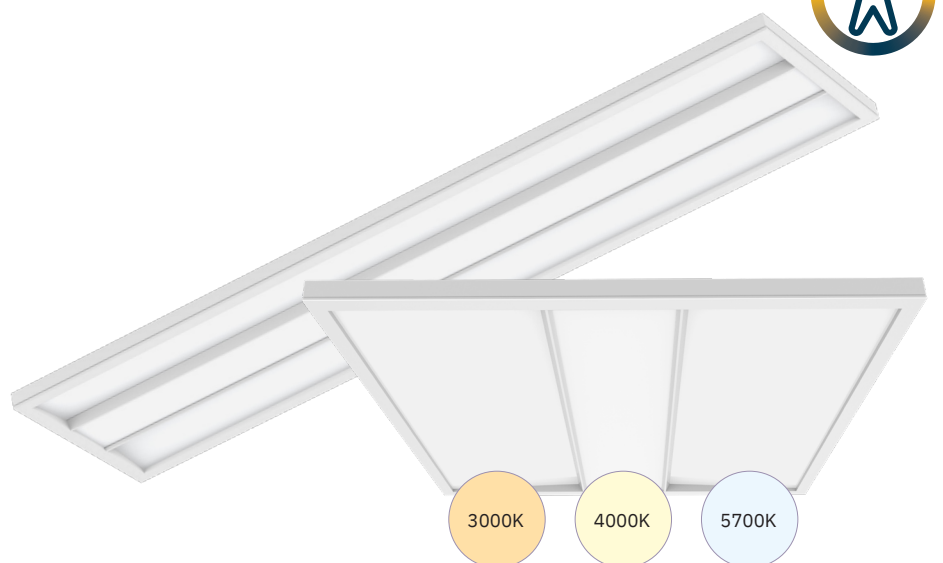

LED PANEL | BUTTERFLY | 3-CCT | UGR<19

LED panel with CCT switch for pre-settable color temperature 3000K - 4000K - 5700K.
Triac dimmable.

- **Input voltage:** 220-240V
- **Power:** 36 Watt
- **Luminous flux:** 3654~3507 Lm
- **Luminous efficiency:** >100 Lm/W
- **Driver:** External driver included
- **Dimmable:** Yes, Triac
- **Beam angle:** 90°
- **IP rate:** IP20
- **Length:** 595 mm / 1195 mm
- **Width:** 595 mm / 295 mm
- **Height:** 49 mm
- **Cable length:** 200 cm
- **Connection type:** Europlug
- **Housing frame:** Aluminium (coated)