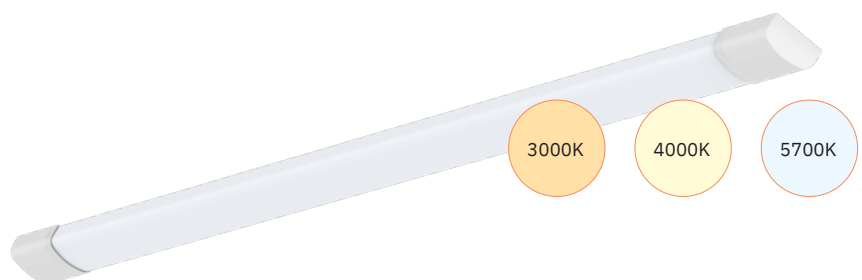

**IP rate:** IP20

**IK rate:** IK06

**Connection type:** Stripped wire

**Power cable:** 60 cm (on the back of the fixture)

**Housing material:** PC

ART. NR.	POWER	LUMINOUS FLUX	LIGHT COLOR	LENGTH	WIDTH	HEIGHT
136-310	18 Watt	1450 - 1750 Lm	3-CCT	690 mm	56,5 mm	27,5 mm
136-311	30 Watt	3100 - 3400 Lm	3-CCT	1200 mm	56,5 mm	27,5 mm