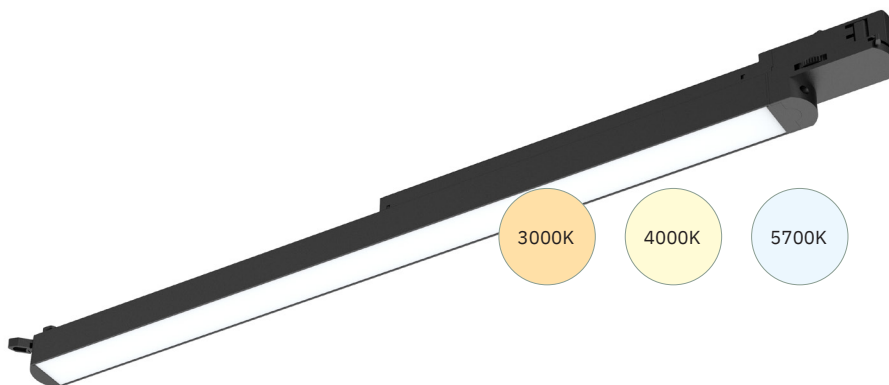

Track Light | Linear

TRACK SPOT | 3-PHASE | LINEAR | 16W | 3-CCT

With CCT switch for pre-settable color temperature 3000K - 4000K - 5700K. Dimmable.

Input voltage: 220-240V
Power: 16 Watt
Power factor: >0.9
LED type: SMD
Dimmable: Yes
Beam angle: 110°
CRI value: >80
IP rate: IP20
Length: 650 mm
Width: 32,5 mm
Height: 52 mm
Connection type: 3-phase adaptor