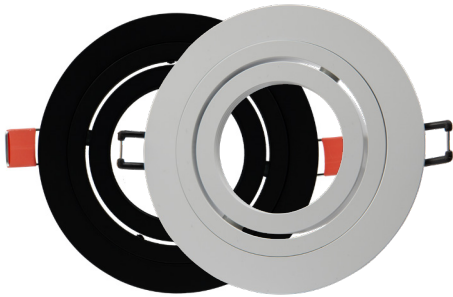

## AR70 Plates - Adjustable

Use in combination with: AR70 lamp, see page 70

**Size:** Ø128 mm

**Housing material:** Aluminium

**Housing color:** Black, aluminium or white

ART. NR.	COLOR	MOUNTING HOLE	MOUNTING (HEIGT RECESSED)
148-026	● Aluminium	Ø 100 mm	25 mm
148-028	○ White	Ø 100 mm	25 mm
148-027	● Black	Ø 100 mm	25 mm