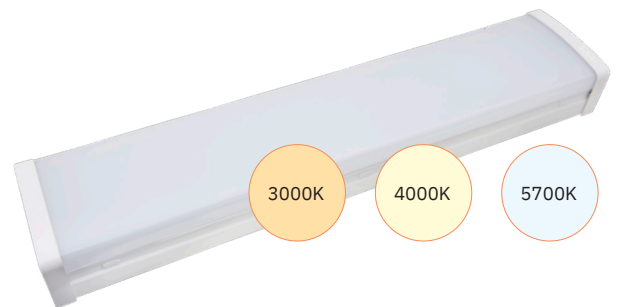

**Input voltage:** 220-240V

**Power:** 10~25 Watt

**Dimmable:** No

**Beam angle:** 120°

**IP rate:** IP20

**IK rate:** IK08

**Connection type:** Terminal block

**Housing material:** Aluminium & PC