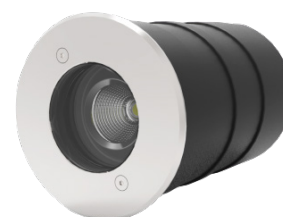

ART. NR.	POWER	LUMINOUS FLUX	COLOR TEMP. (CCT)	LIGHT COLOR	BEAM	DIAMETER Ø	MOUNTING Ø	MOUNTING DEPTH
140-090	23 Watt	2200 Lm	2700K	● Warm white+	38°	123 mm	111 mm	177 mm
140-089	23 Watt	2200 Lm	3000K	○ Warm white	38°	123 mm	111 mm	177 mm

GROUND SPOT | 230V | 170MM | 28W

The beam angle of 40° is 22° projectable. Due to the PU cable, IK10 and anti-condensation valve, this spot is ideal for 'heavy' applications.

Input voltage: 230V
Power: 28 Watt
LED qty: 1 pc
LED type: CREE CXA2520
IP rate: IP67
IK rate: IK10

Connection type: Stripped wire
Wire length: 3 meter (PU, H07BQ-F)
Material: Stainless steel, aluminium
Dimmable: Yes