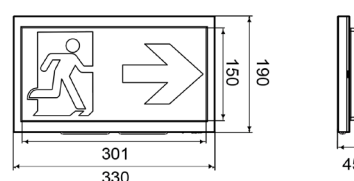

ART. NR.	MOUNTING	POWER	HOUSING COLOR	COLOR TEMP. (CCT)	SIZE (L X W X H)
600-019	Surface	1 Watt	● Black	5000K	330 x 190 x 45 mm
600-020	Surface	1 Watt	○ White	5000K	330 x 190 x 45 mm

*Pictograms included (reversible)