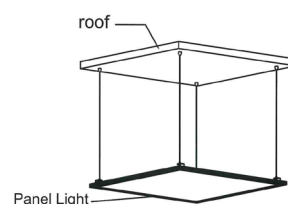

SUSPENSION KIT FOR LED PANELS | MAX. 200 CM

Suitable for 60x60 or 30x120 cm LED panels

ART. NR.	WIRE QUANTITY	LED PANEL SIZE
173-100	4 pcs	60x60 or 30x120 cm