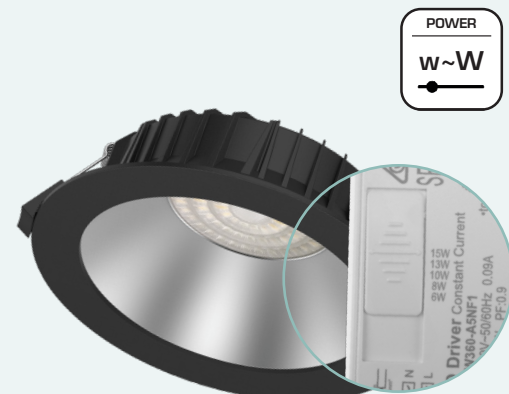

PRE-instelbaar vermogen

NIEUW bij Tronix! Het merendeel van onze downlights zijn nu naast kleur-instelbaar (3-CCT), ook vermogen-instelbaar d.m.v. een powerswitch op de bijgeleverde externe driver. Zo heb je altijd een geschikte downlight in je assortiment.