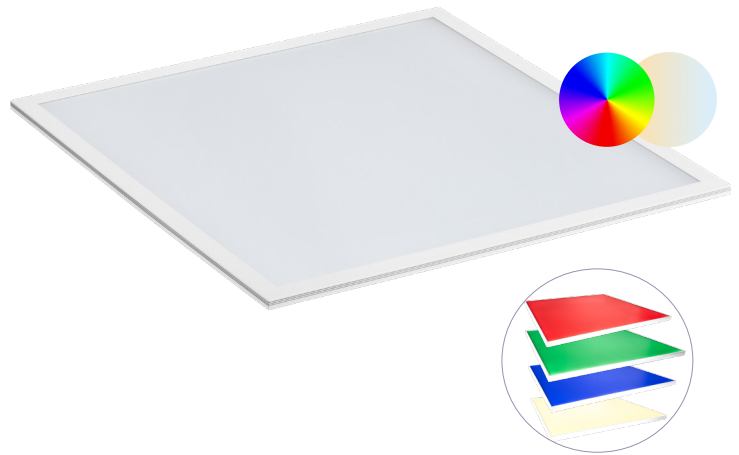

## LED PANEL 60X60 CM | 36W | RGBTW

Controllable LED panel RGB or tuneable white, RGBW+TW controller not included  
(Art.nr. 214-166)

**Input voltage:** 24V  
**Power:** 36 Watt (RGB full on or TW full on)  
**Driver:** Not included  
**Dimmable:** Yes  
**Beam angle:** 120°  
**Length:** 595 mm  
**Width:** 595 mm  
**Height:** 25 mm  
**IP rate:** IP20  
**Cable length:** 100 cm  
**Connection type:** Stripped wire  
**Housing frame:** Aluminium (white coated)