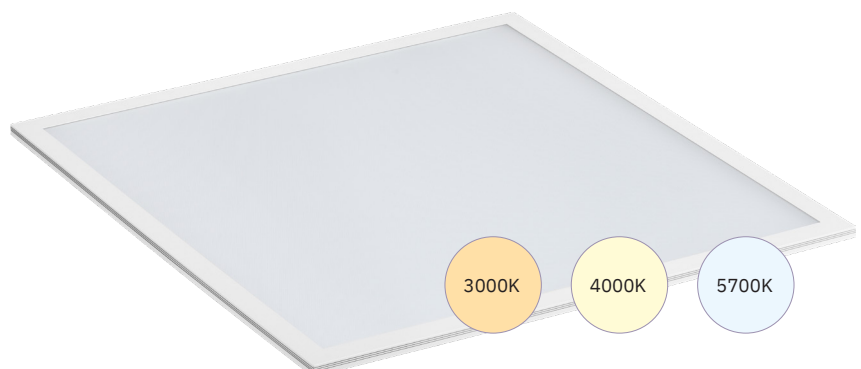

LED PANEL 60X60 CM | 25W | 3-CCT | GST18I3/PLUG

Flicker-free and professional LED panels with perfect light efficiencies and CCT switch for pre-settable color temperature 3000K - 4000K - 5700K.

Input voltage: 220-240V
Power: 25 Watt
Luminous flux: 3790 Lm
Luminous efficiency: >150 Lm/W
Driver: External driver included (non-dimmable)
Beam angle: 120° / 90° UGR<19
IP rate: IP20
Length: 595 mm
Width: 595 mm
Height: 25 mm
Cable length: 200 cm
Connection type: Europlug/GST18i3
Housing frame: Aluminium (white coated)