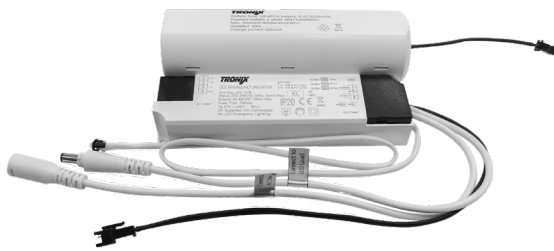

Packs & Accessories | Emergency Lights

LED EMERGENCY PACK | 10-60V | 70mA | AUTO TEST

To convert LED panels, downlights or other ceiling lights into luminaires with an emergency function.

Input voltage: 220-240V
Output current: Adjustable - 50/60/70 mA
Output voltage: 10-60V
Battery: Lipo 6,4V 3200mA

ART. NR.	SIZE	OPERATING TIME
600-028	145 x 36,8 x 23,5 mm	Min. 3 hrs

REPLACEMENT BATTERIES

Replacement battery for Tronix emergency lights.

Type: Li-ion or LiPo
IP rate: IP20
Operating time: min. 3 hrs