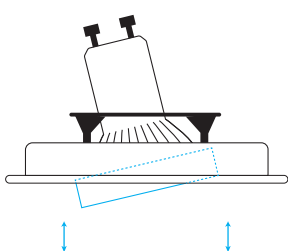

Adjustable

Use in combination with:
Ø50 mm lamp, see page 68-69

MODEL	1 hole plate round
DIMENSIONS	Ø 90 mm
MOUNTING	Ø 76 mm
WHITE	○ 148-565
BLACK	● 148-584

MODEL	1 hole plate round
DIMENSIONS	Ø 92 mm
MOUNTING	Ø 80 mm
ALUMINIUM	● 148-553
WHITE	○ 148-557
BLACK	● 148-563

MODEL	1 hole plate round
DIMENSIONS	Ø 83 mm
MOUNTING	Ø 72 mm
ALUMINIUM	● 148-507
WHITE	○ 148-569
BLACK	● 148-580

MODEL	1 hole plate square
DIMENSIONS	92 x 92 mm
MOUNTING	Ø 80 mm
ALUMINIUM	● 148-559
WHITE	○ 148-560
BLACK	● 148-583

MODEL	1 hole plate round
DIMENSIONS	Ø 75 mm
MOUNTING	Ø 68 mm
ALUMINIUM	● 148-574
WHITE	○ 148-575