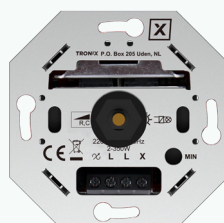

KENMERKEN:

- Stabiel en flikkervrij
- Slechts 26 mm hoog, kabel 15 cm lang

For a perfect dimming result, use the LED spot with the Tronix universal Triac LED dimmer (art. nr. 215-131).